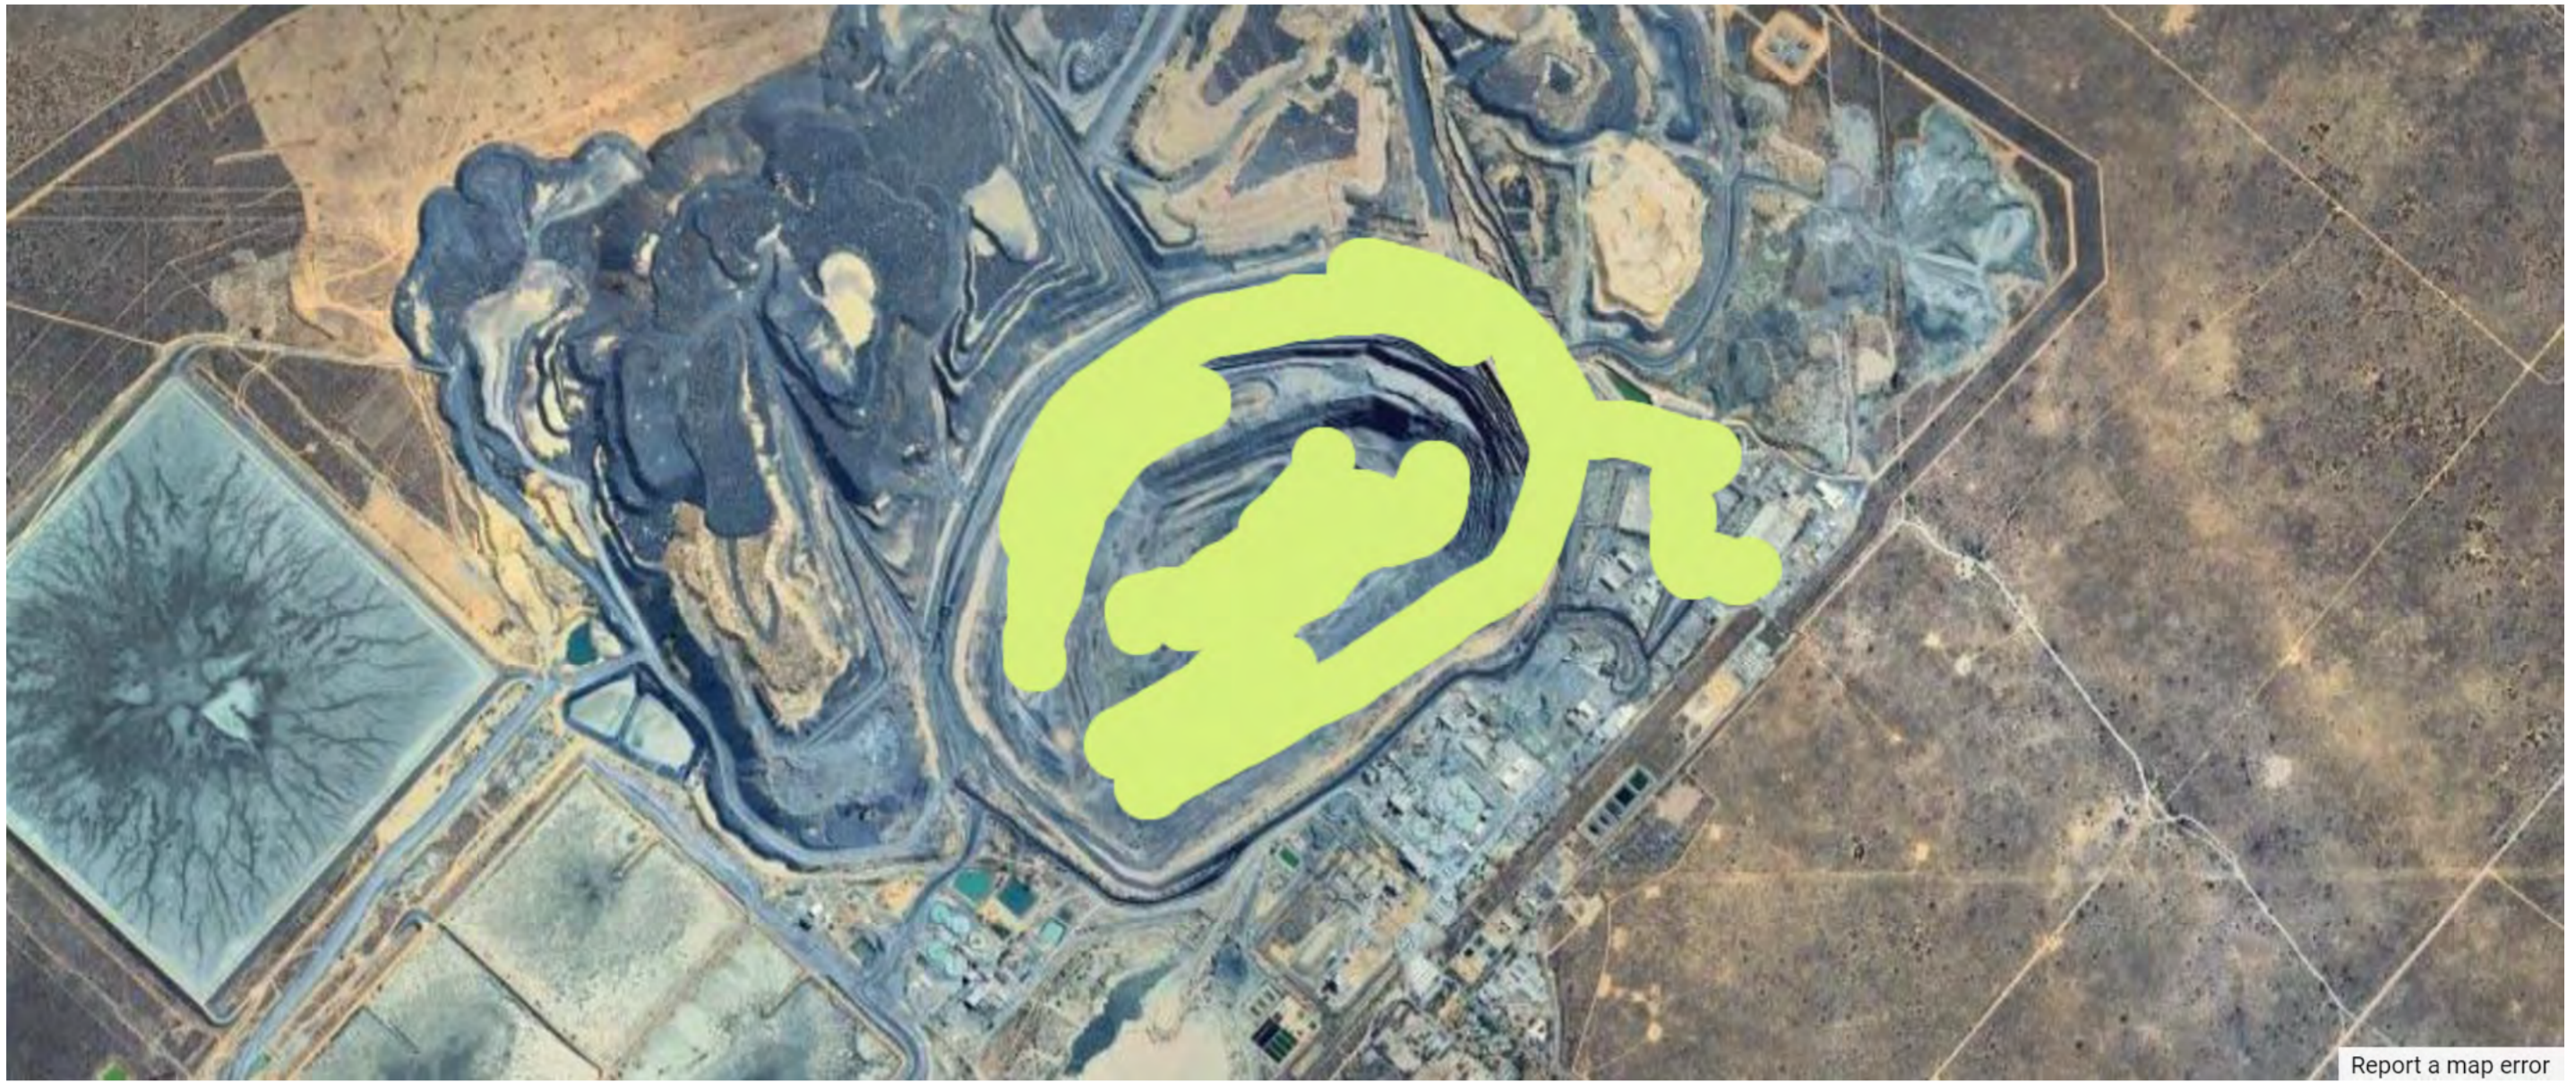

IteArfcn KPI statistics per mobile operator for 65211_MobileNe

Arfcn	Debswana
3050 - IteEArfcn	100.0000 % (count : 2790)
Total Geo samples	2790