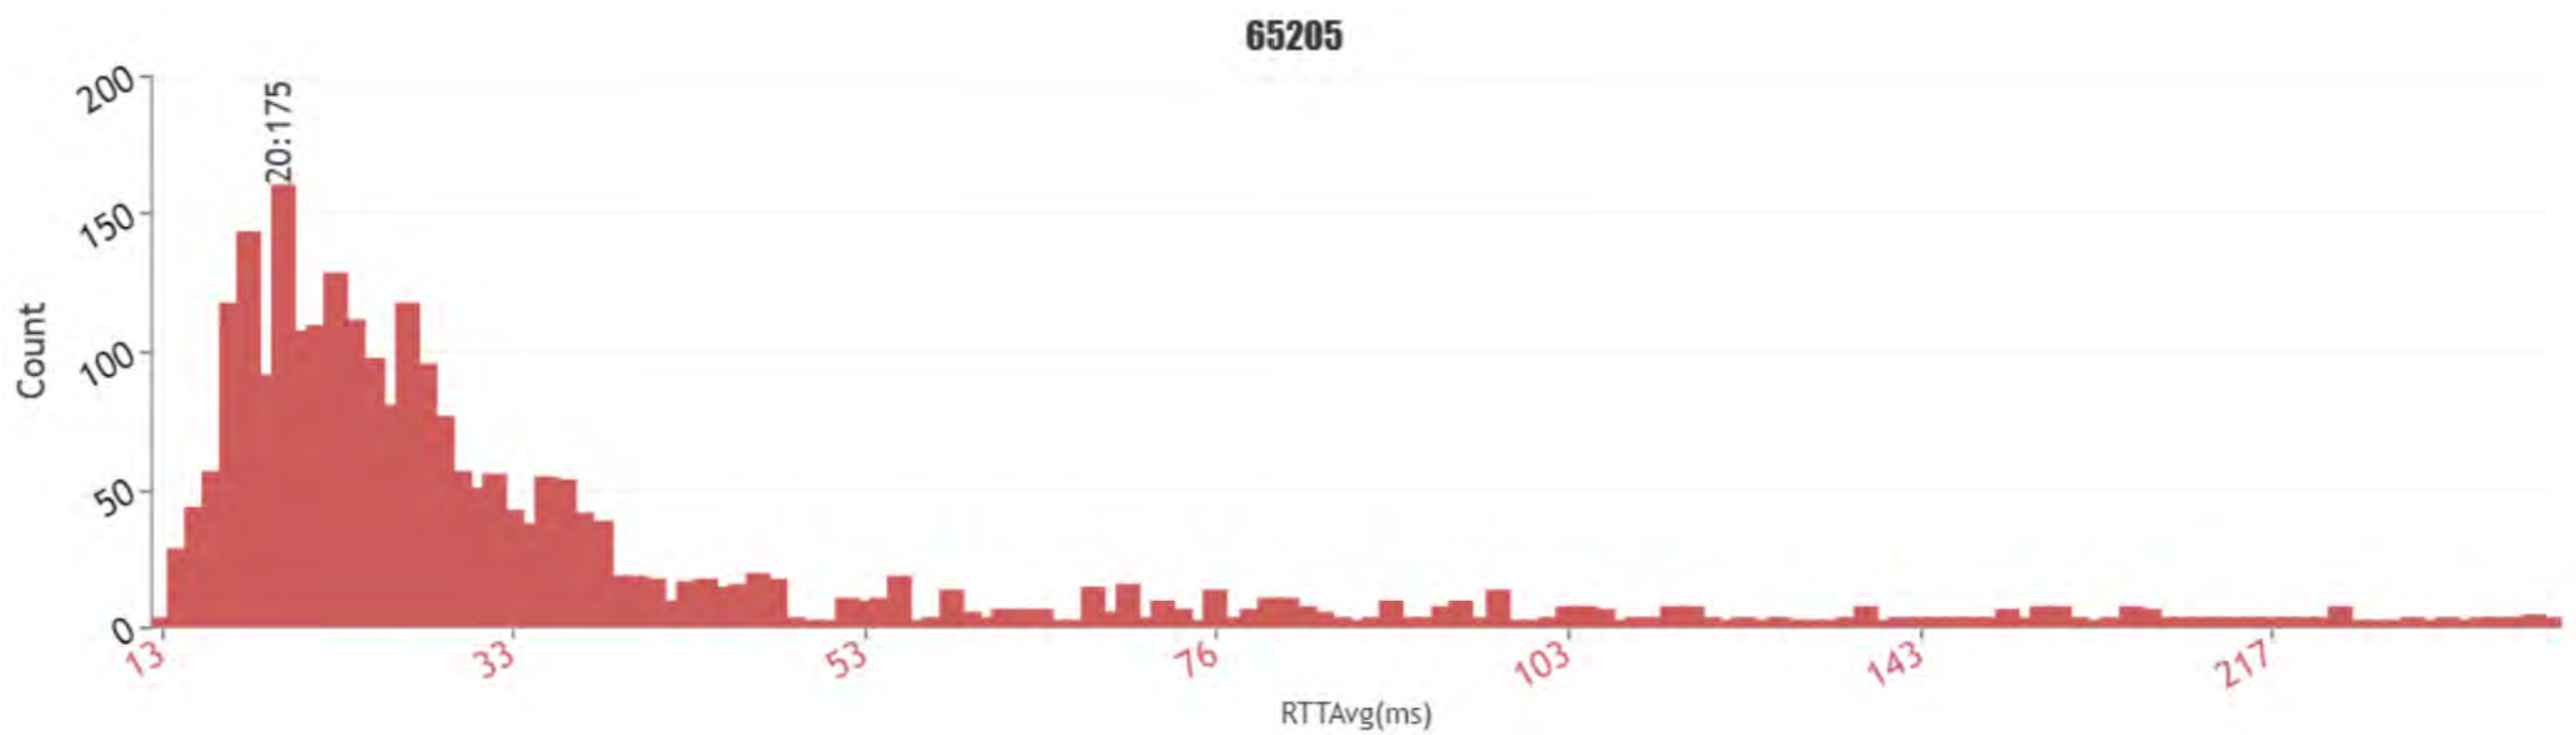

Latency distribution graph per mobile operator for 65211_MobileNe