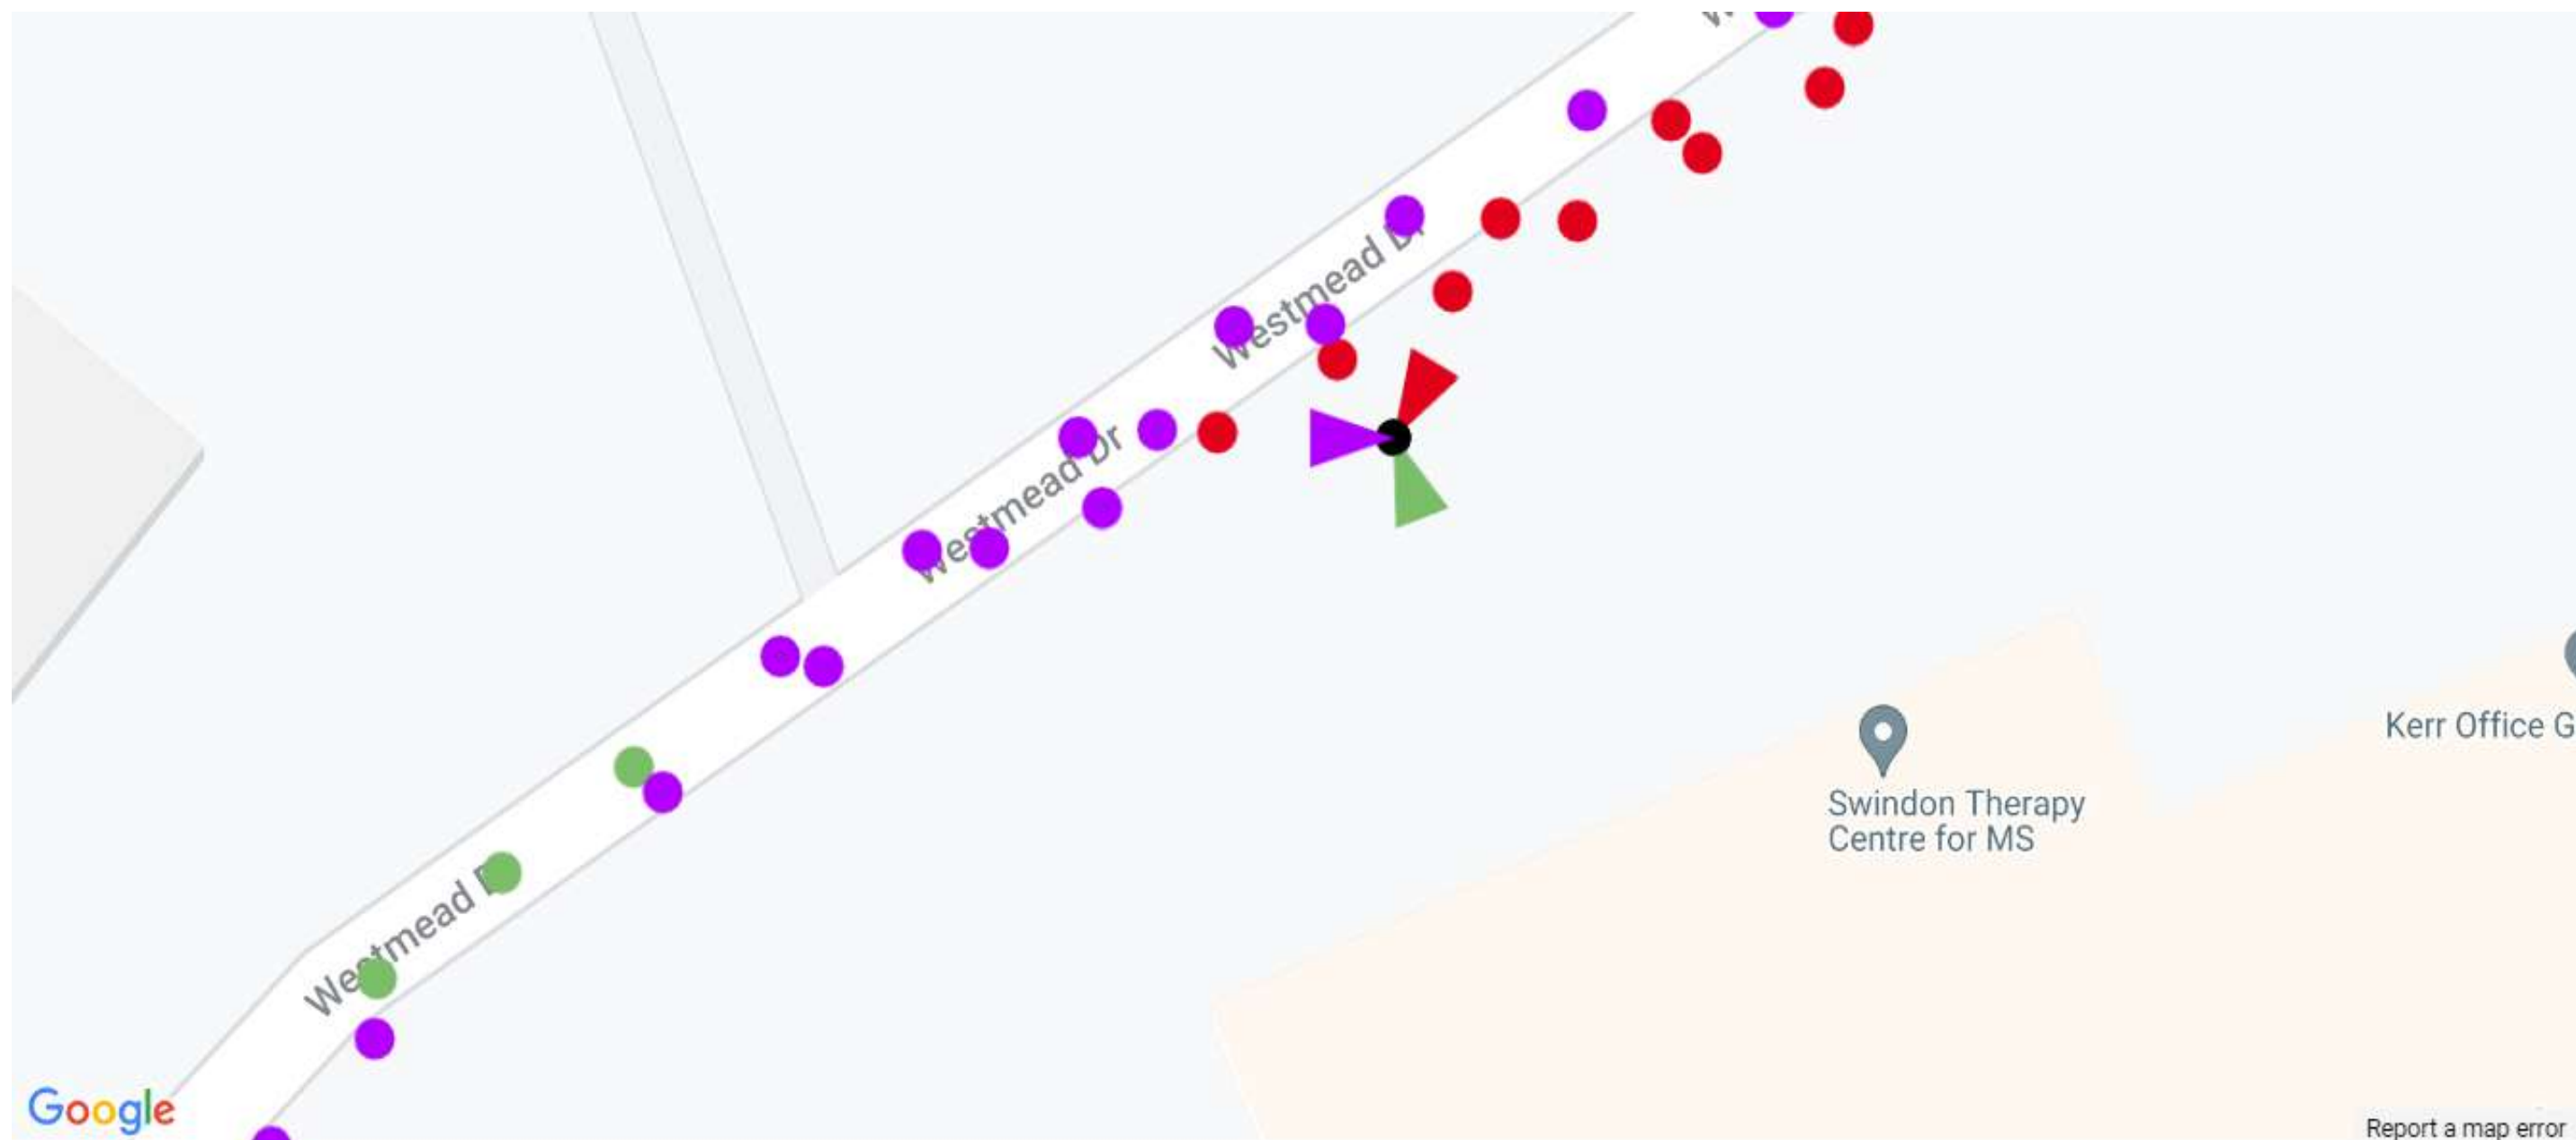

SSV View (Single Site Verification)

View based on cell ID for operator 23415_vodafone UK

Color code	CellID	Sector name	eNBID	Cell type
	762894	Westswindon	2980	4G
	762904	Westswindon	2980	4G
	762914	Westswindon	2980	4G