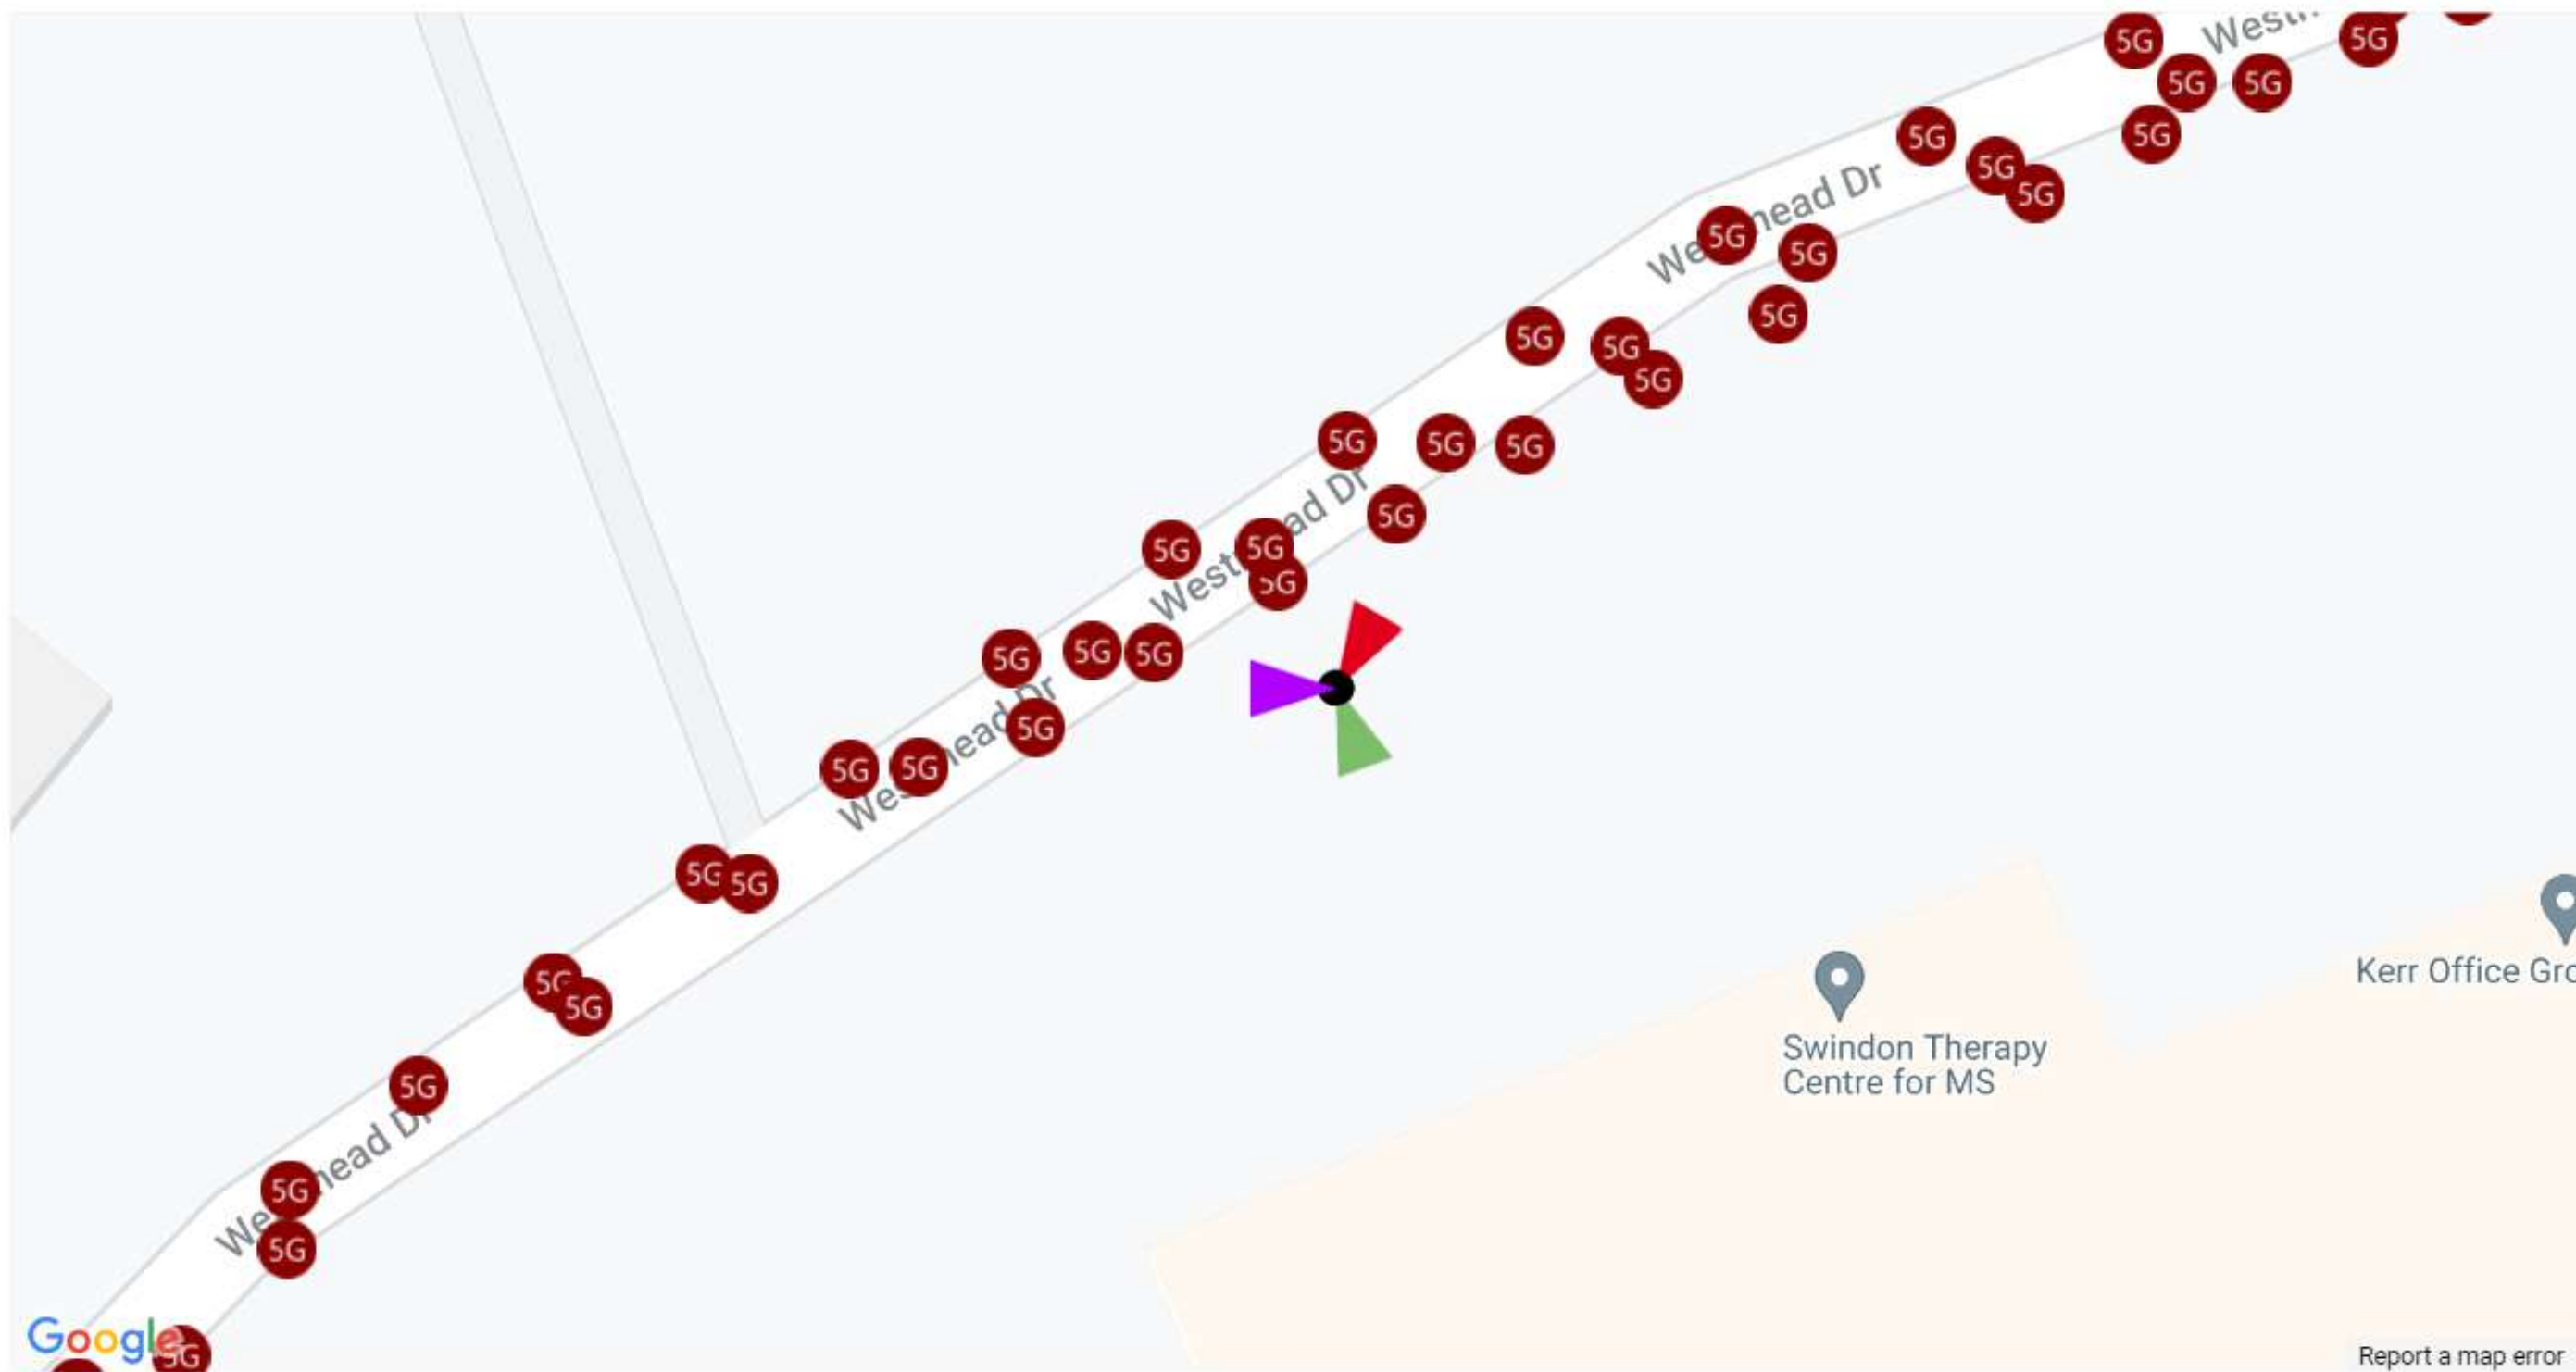

User perceived mobile network coverage during tests

mobile network coverage during tests for operators 23415_vodafone UK