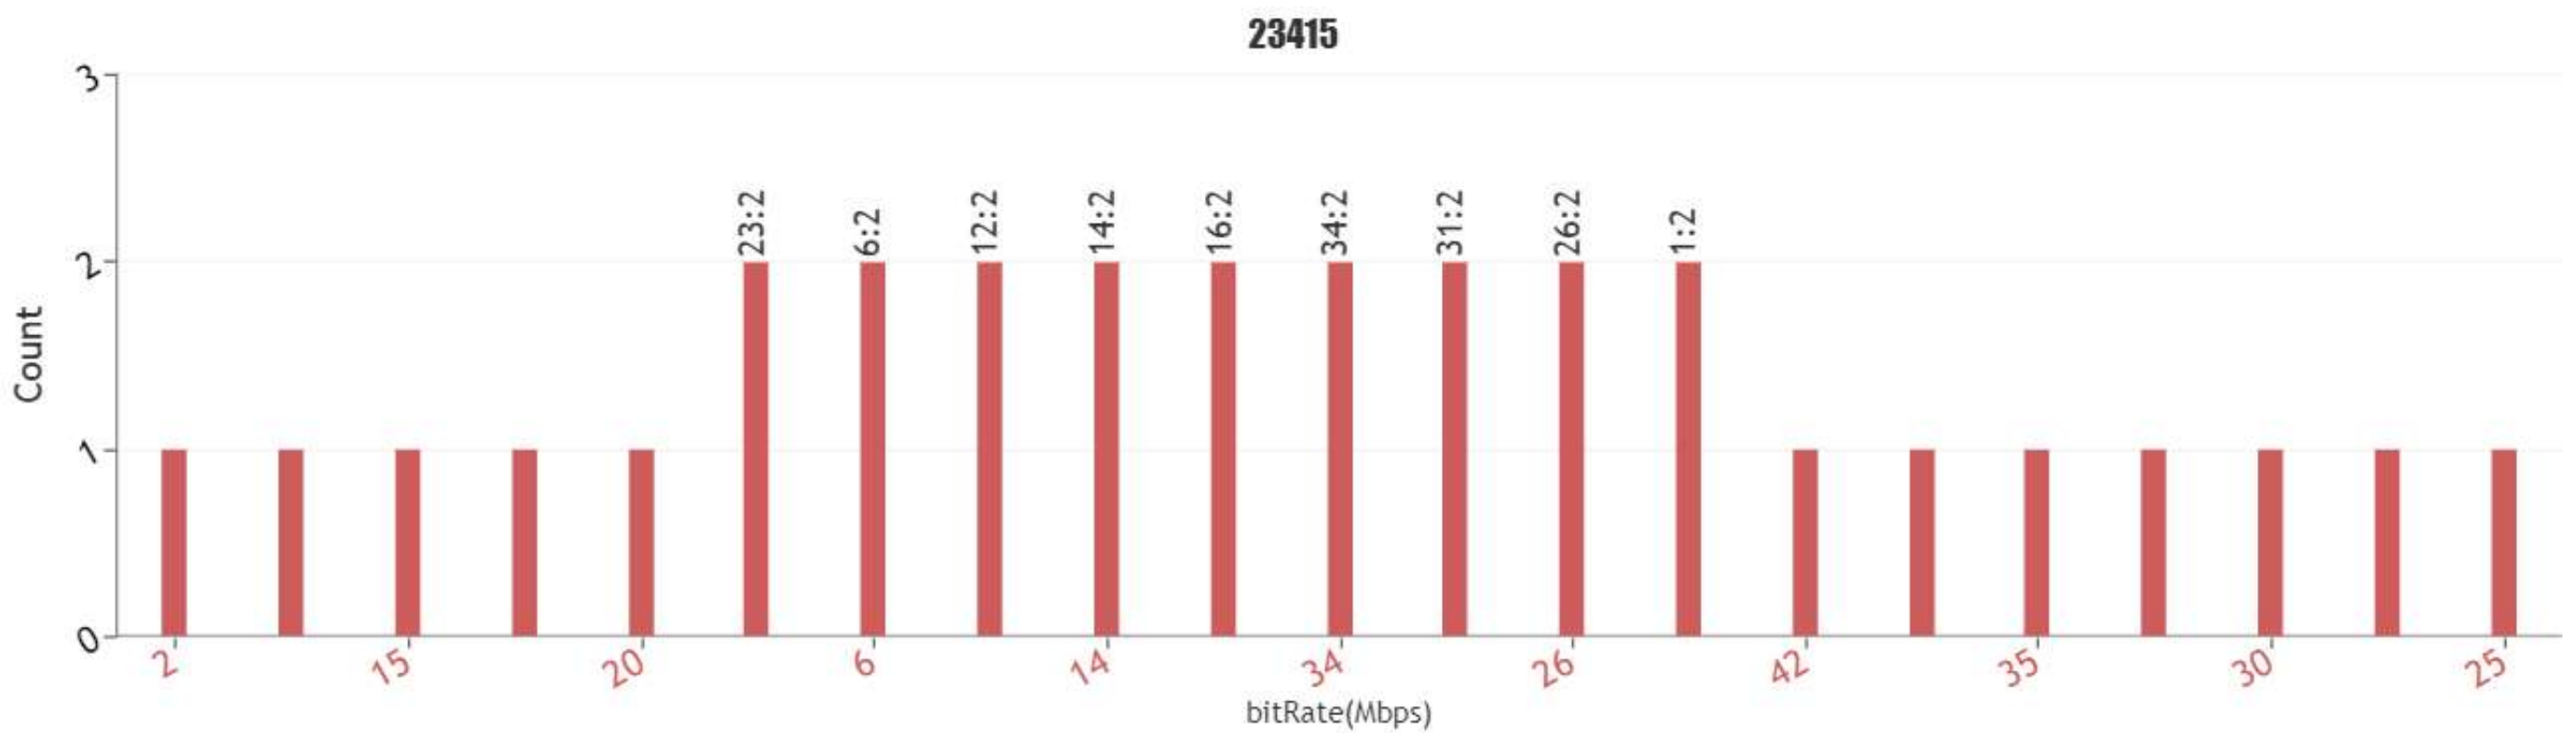

Upload test KPI statistics per mobile operator for 23415_vodafone UK

Operators	23415
above 0.5Mbps	100.0000 % (count : 30)
0.2Mbps - 0.49Mbps	0 % (count : 0)
below 0.19Mbps	0 % (count : 0)
Average (mbps)	20.50
Peak Speed (mbps)	41.66
Lowest Recorded (mbps)	1.16
Total Geo samples	30

Upload test distribution chart per mobile operators for 23415_vodafone UK