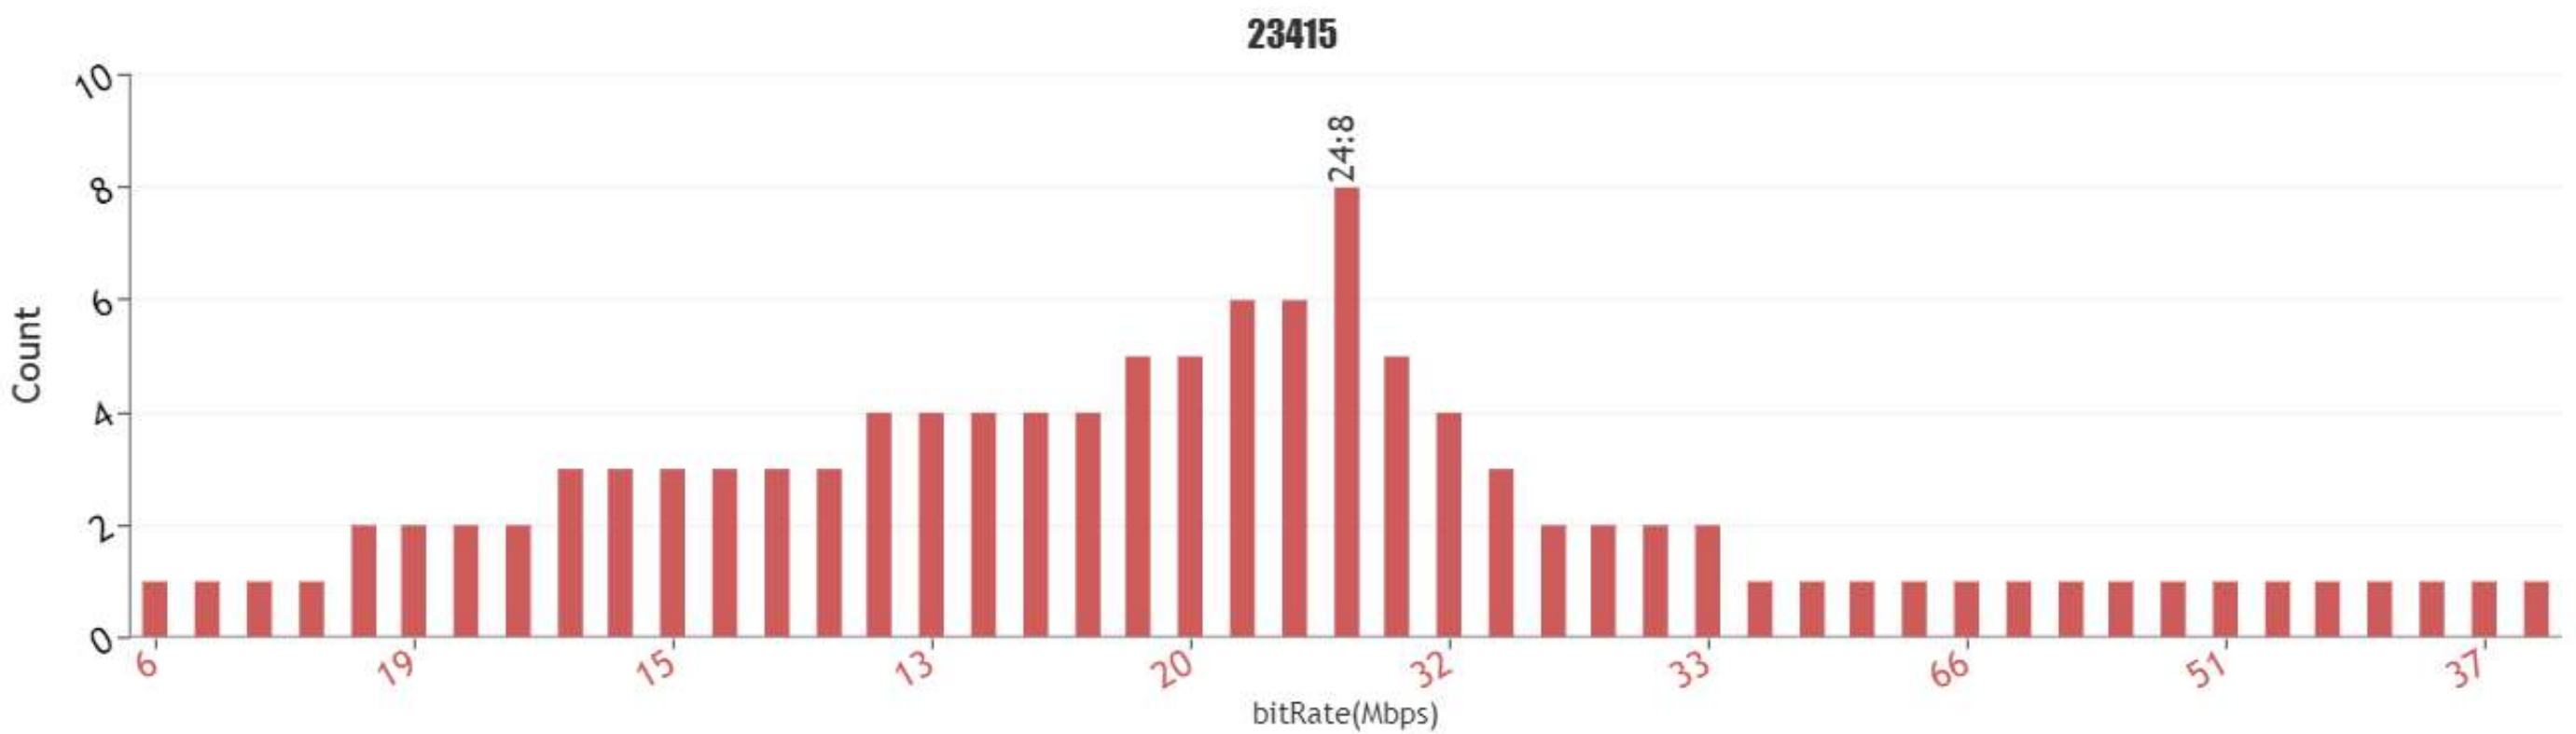

Download test distribution chart per mobile operators for 23415_vodafone UK