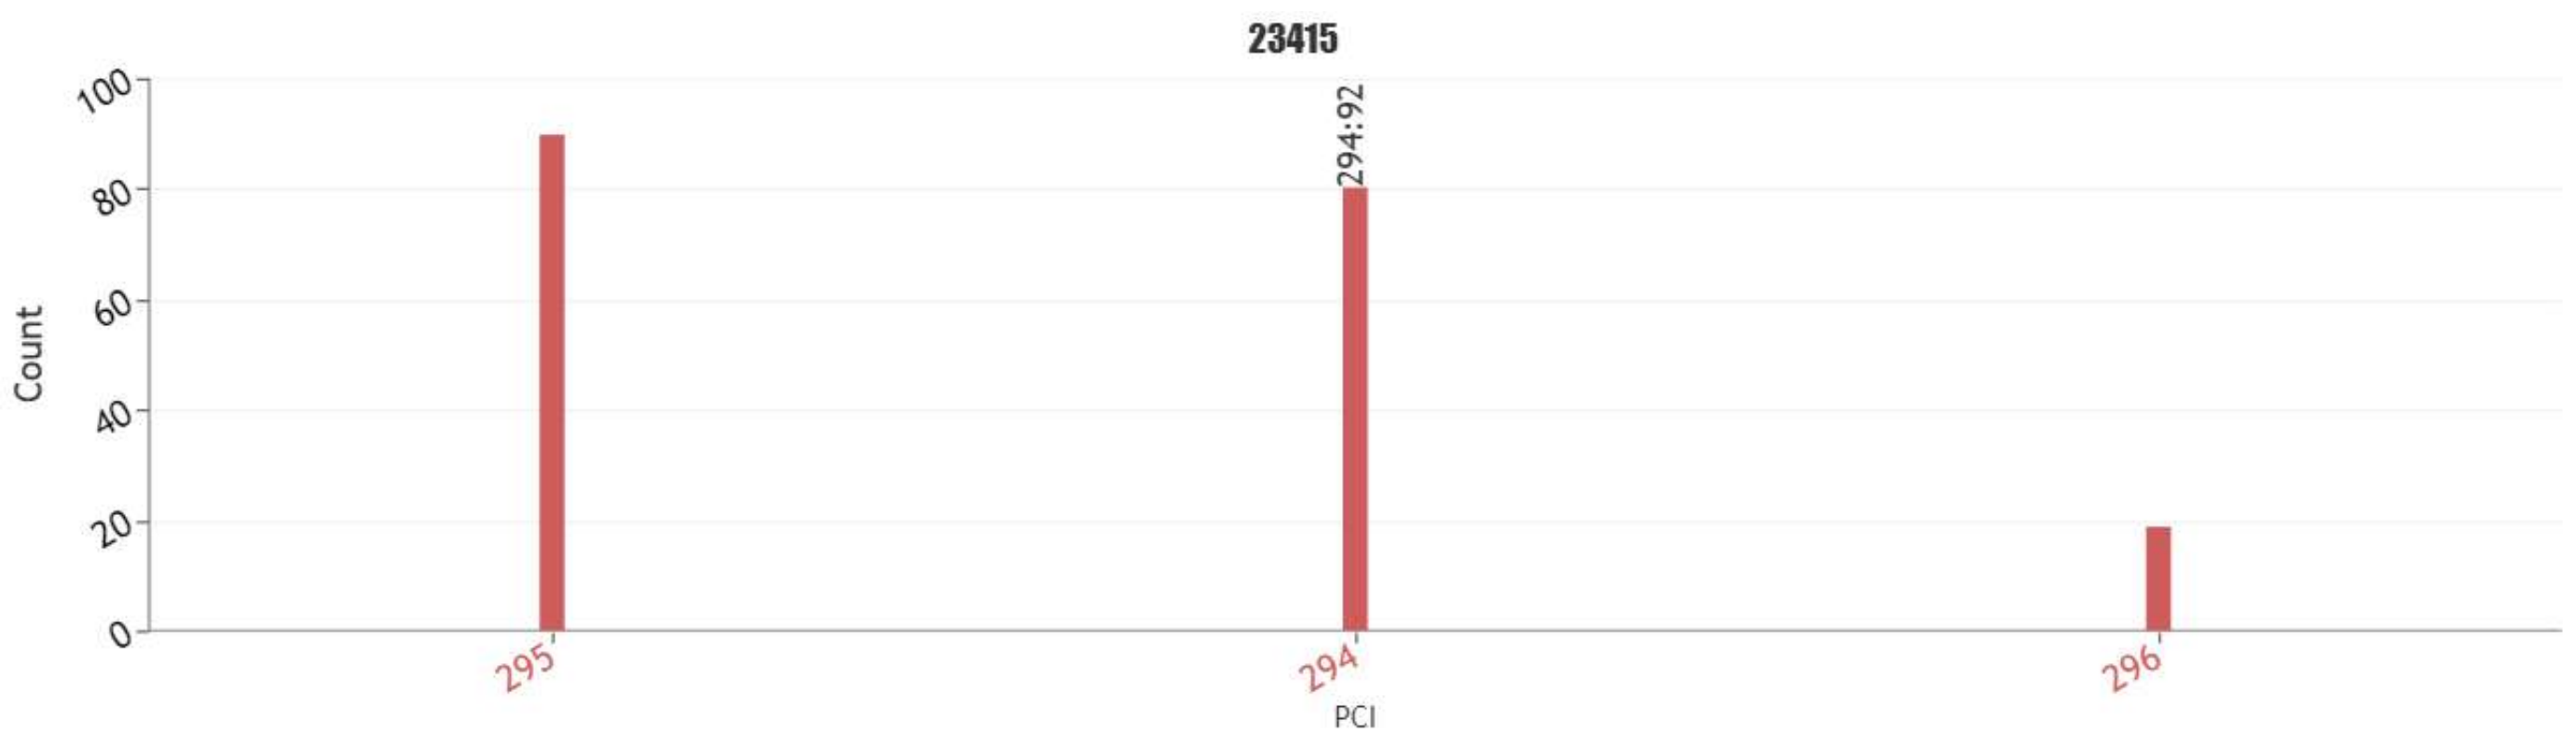

nrSsRsrq distribution chart per mobile operator for 23415_vodafone UK

PCI view

PCI KPI statistics per mobile operator for operator 23415_vodafone UK

PCI KPI statistics per mobile operator for 23415_vodafone UK

PCI	23415
Green (B/w 0 to 503)	100.0000 % (count : 201)
Total Geo samples	201

ItePCI distribution chart per mobile operator for 23415_vodafone UK

Frequency view

Frequency KPI statistics per mobile operator for operator 23415_vodafone UK