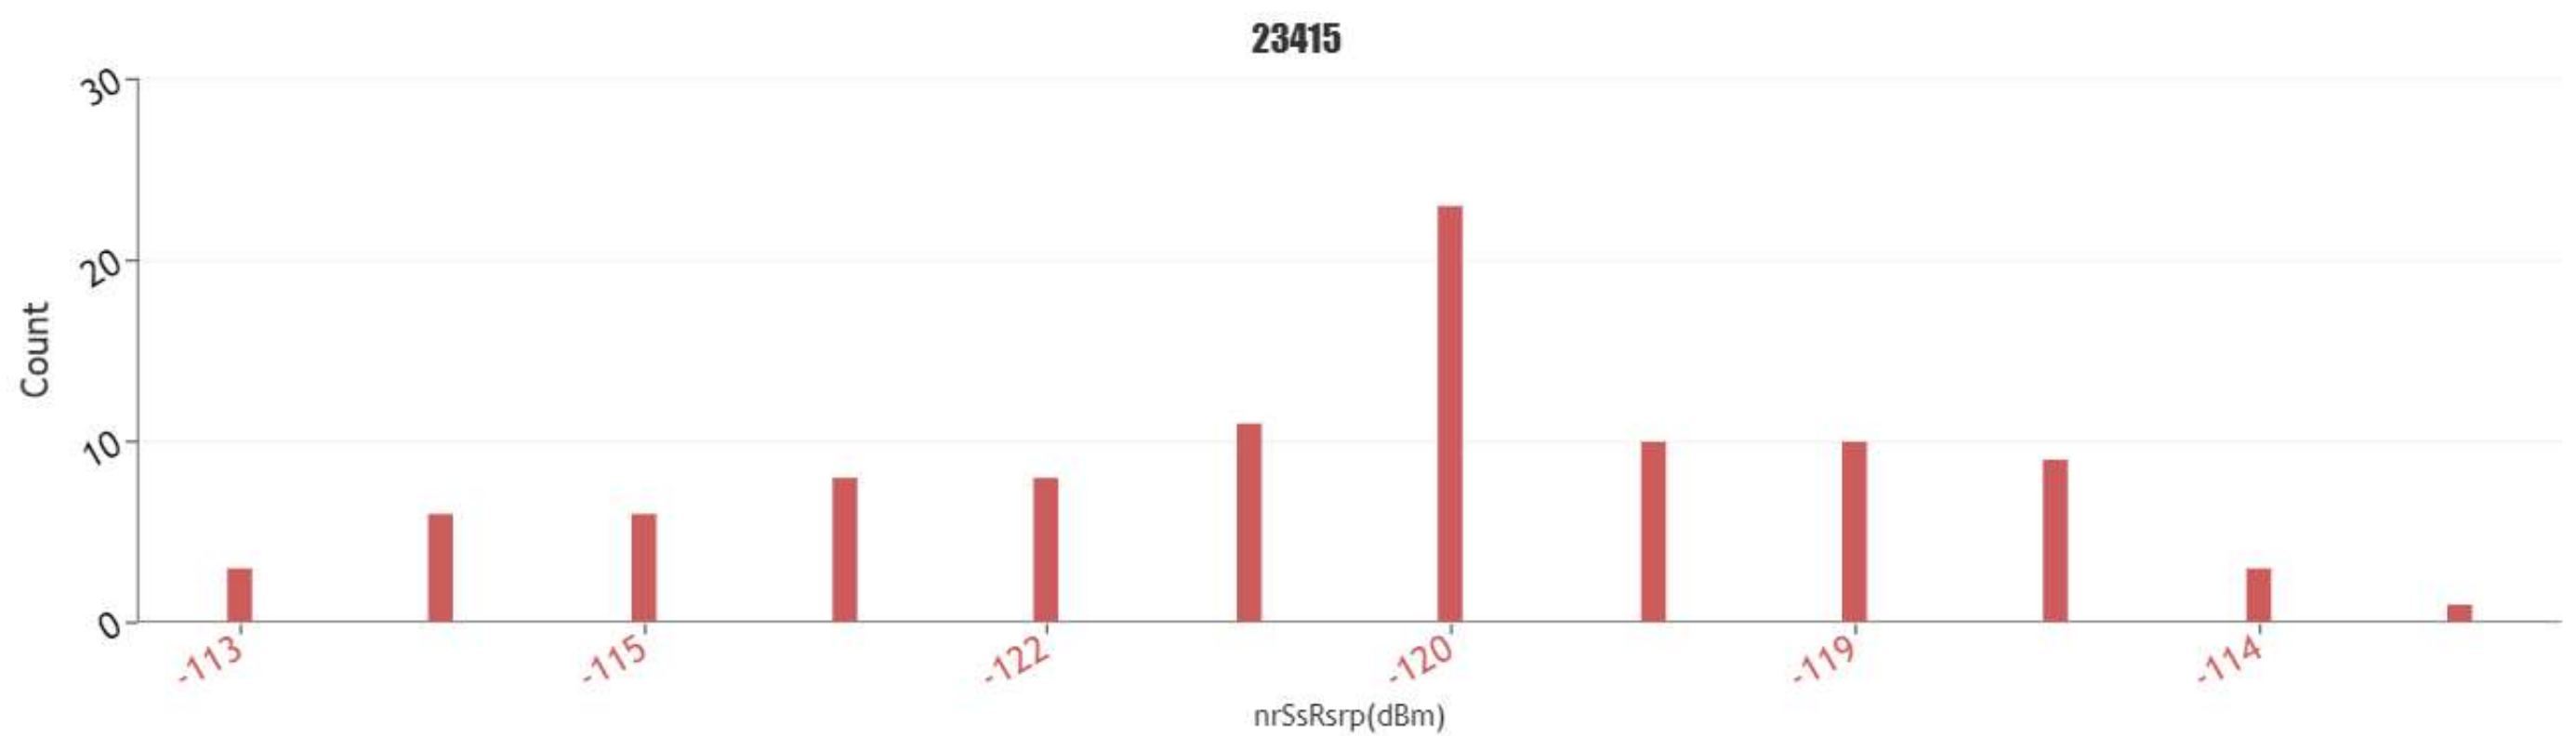

Operators	23415
>= to -89dBm	0 % (count : 0)
B/w -99dBm to -90dBm	0 % (count : 0)
B/w -112dBm to -100dBm	0 % (count : 0)
<= -113dBm	100.0000 % (count : 98)
Total Geo samples	98

nrSsRsrp distribution chart per mobile operator for 23415_vodafone UK