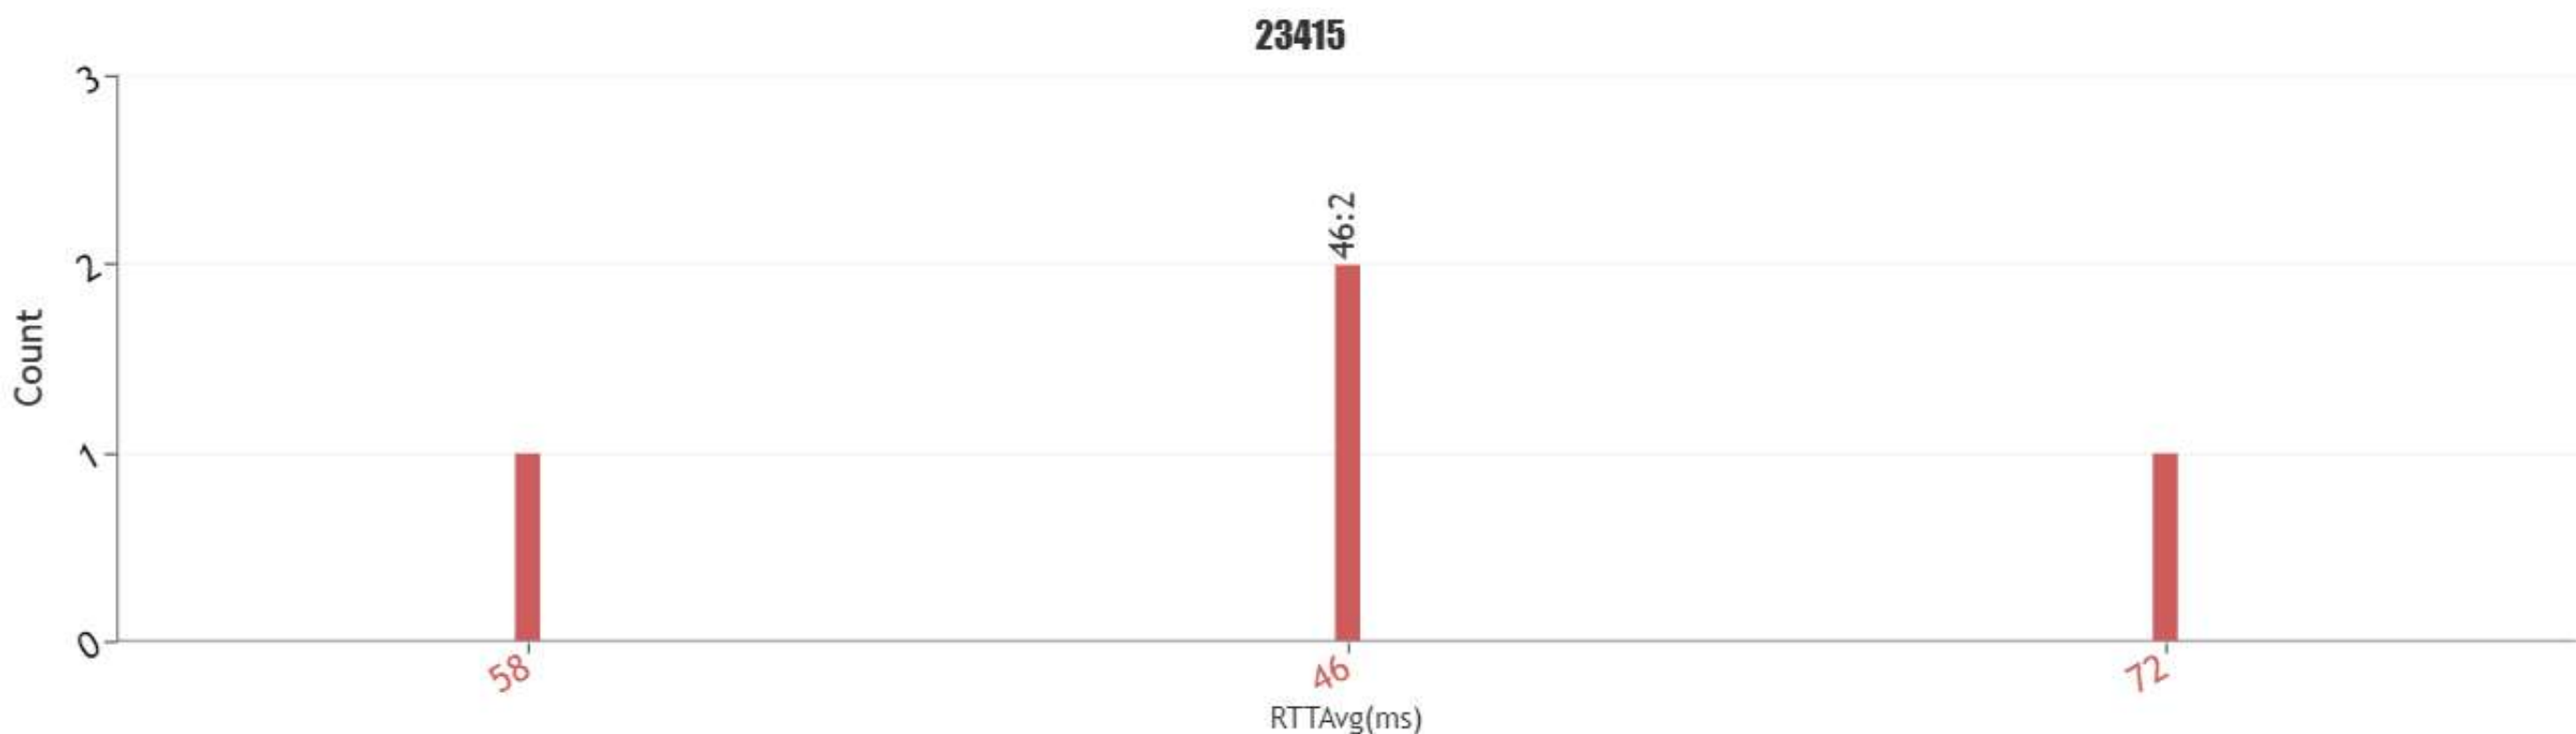

Latency KPI statistics per mobile operator for 23415_vodafone UK

Latency	23415
0ms - 120ms	100.0000 % (count : 4)
>= 121ms	0 % (count : 0)
Dropped Packets	0 % (count : 0)
Highest Latency (ms)	112
Lowest Latency (ms)	37
Total Geo samples	34

Latency distribution graph per mobile operator for 23415_vodafone UK