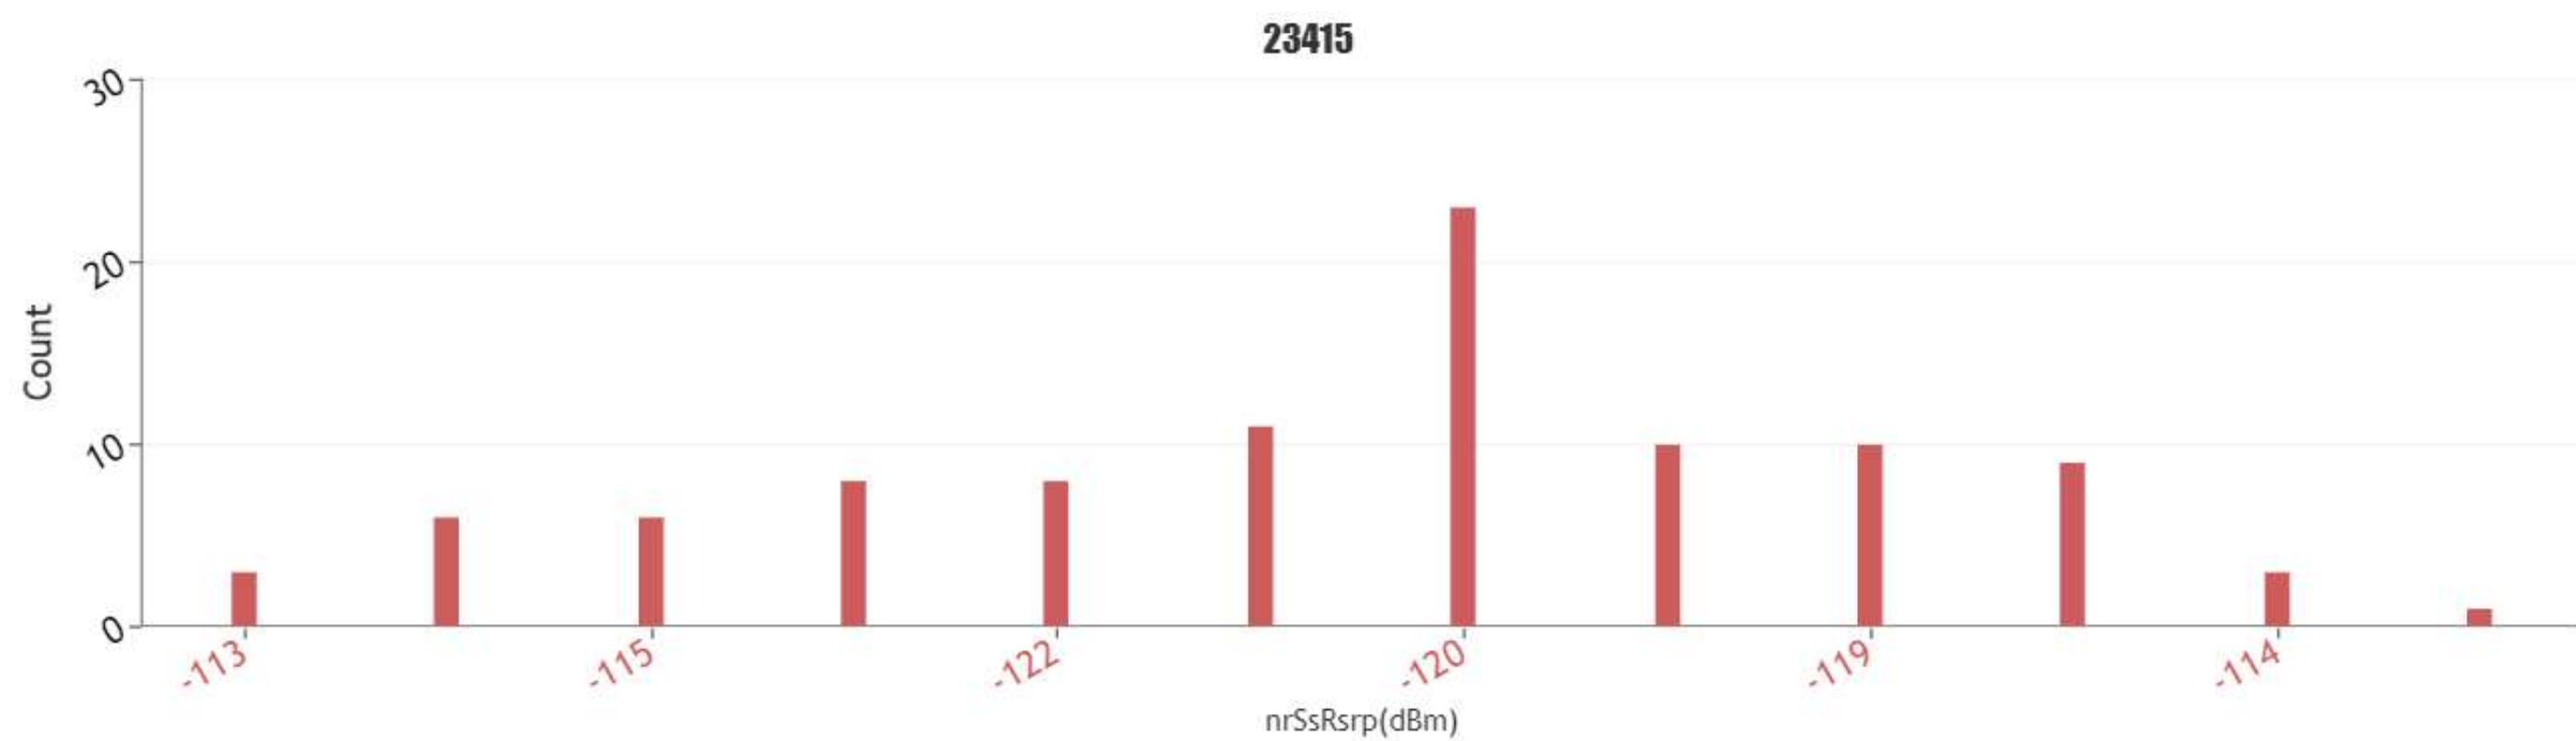

nrSsRsrq KPI statistics per mobile operator for 23415_vodafone UK

Operators	23415
>= to -7dB	0 % (count : 0)
B/w -8dB to -9dB	0 % (count : 0)
<= -10dB	100.0000 % (count : 98)
Total Geo samples	98

nrSsRsrq distribution chart per mobile operator for 23415_vodafone UK