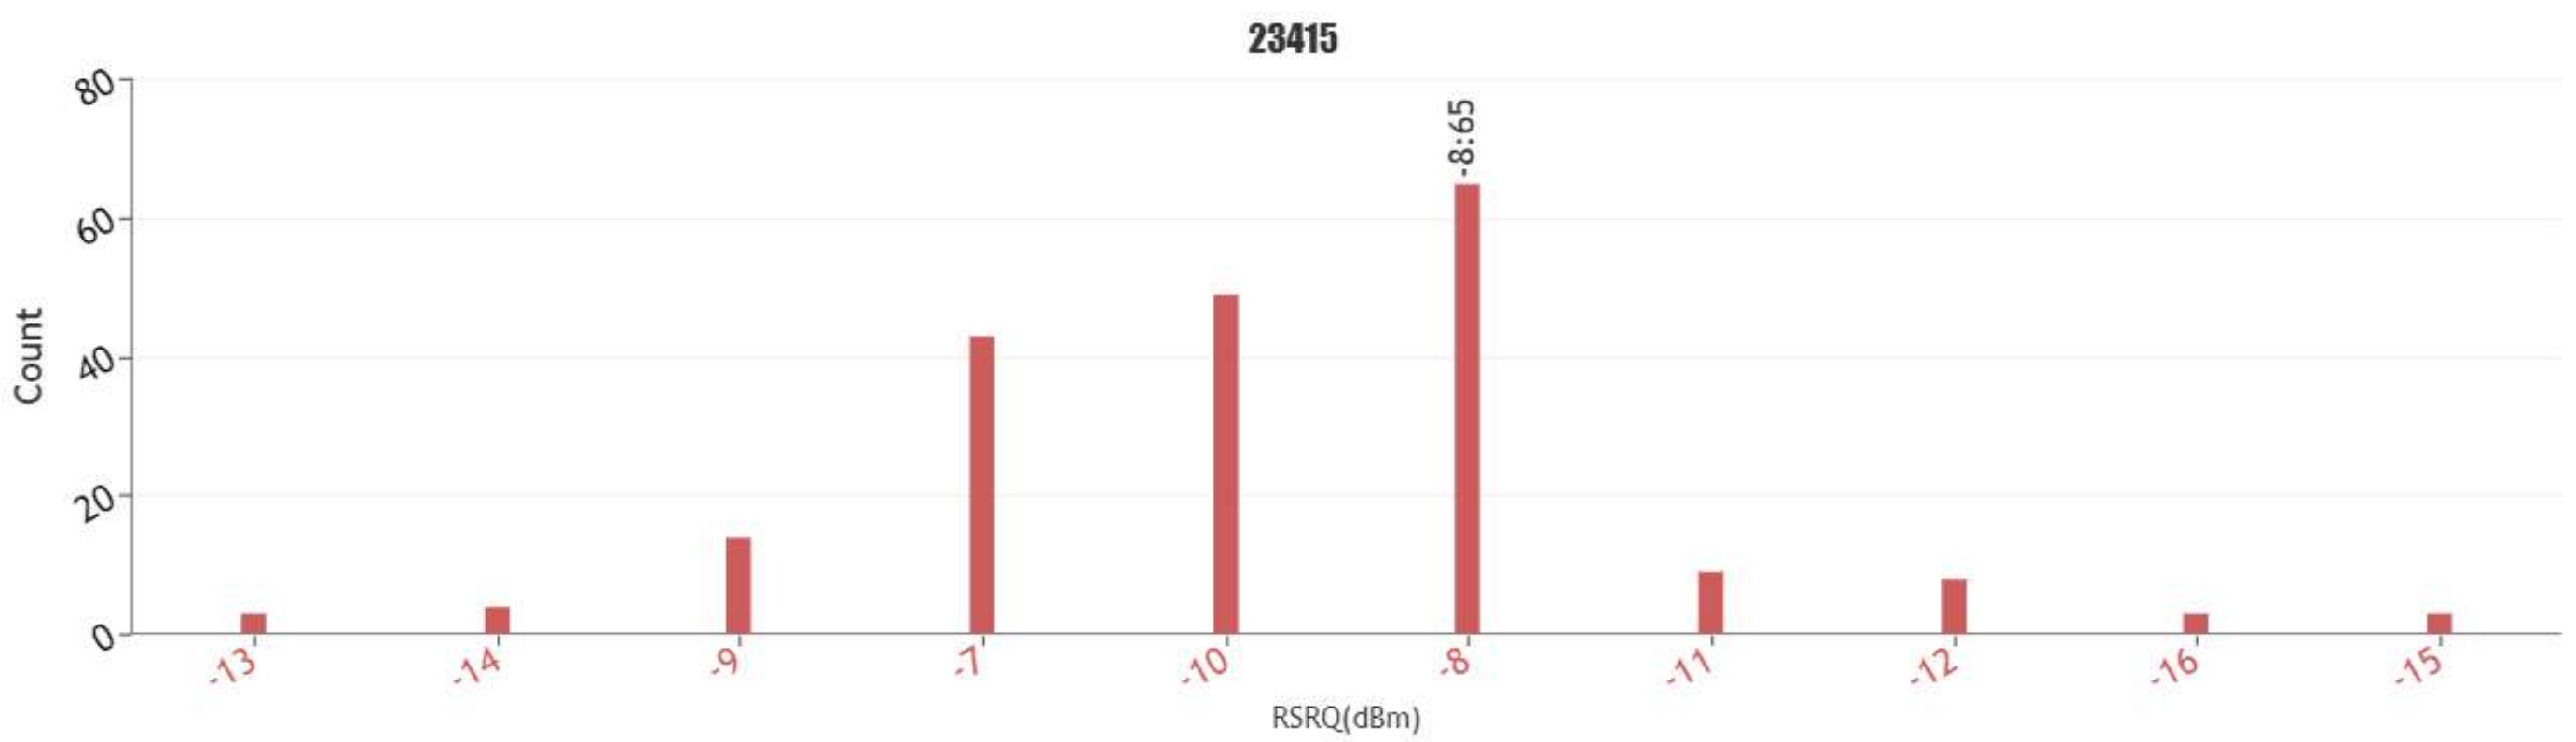

RSRQ KPI statistics per mobile operator for 23415_vodafone UK

Operators	23415
>= to -7dB	21.3930 % (count : 43)
B/w -8dB to -9dB	39.3035 % (count : 79)
<= -10dB	39.3035 % (count : 79)
Total Geo samples	201

RSRQ distribution chart per mobile operator for 23415_vodafone UK