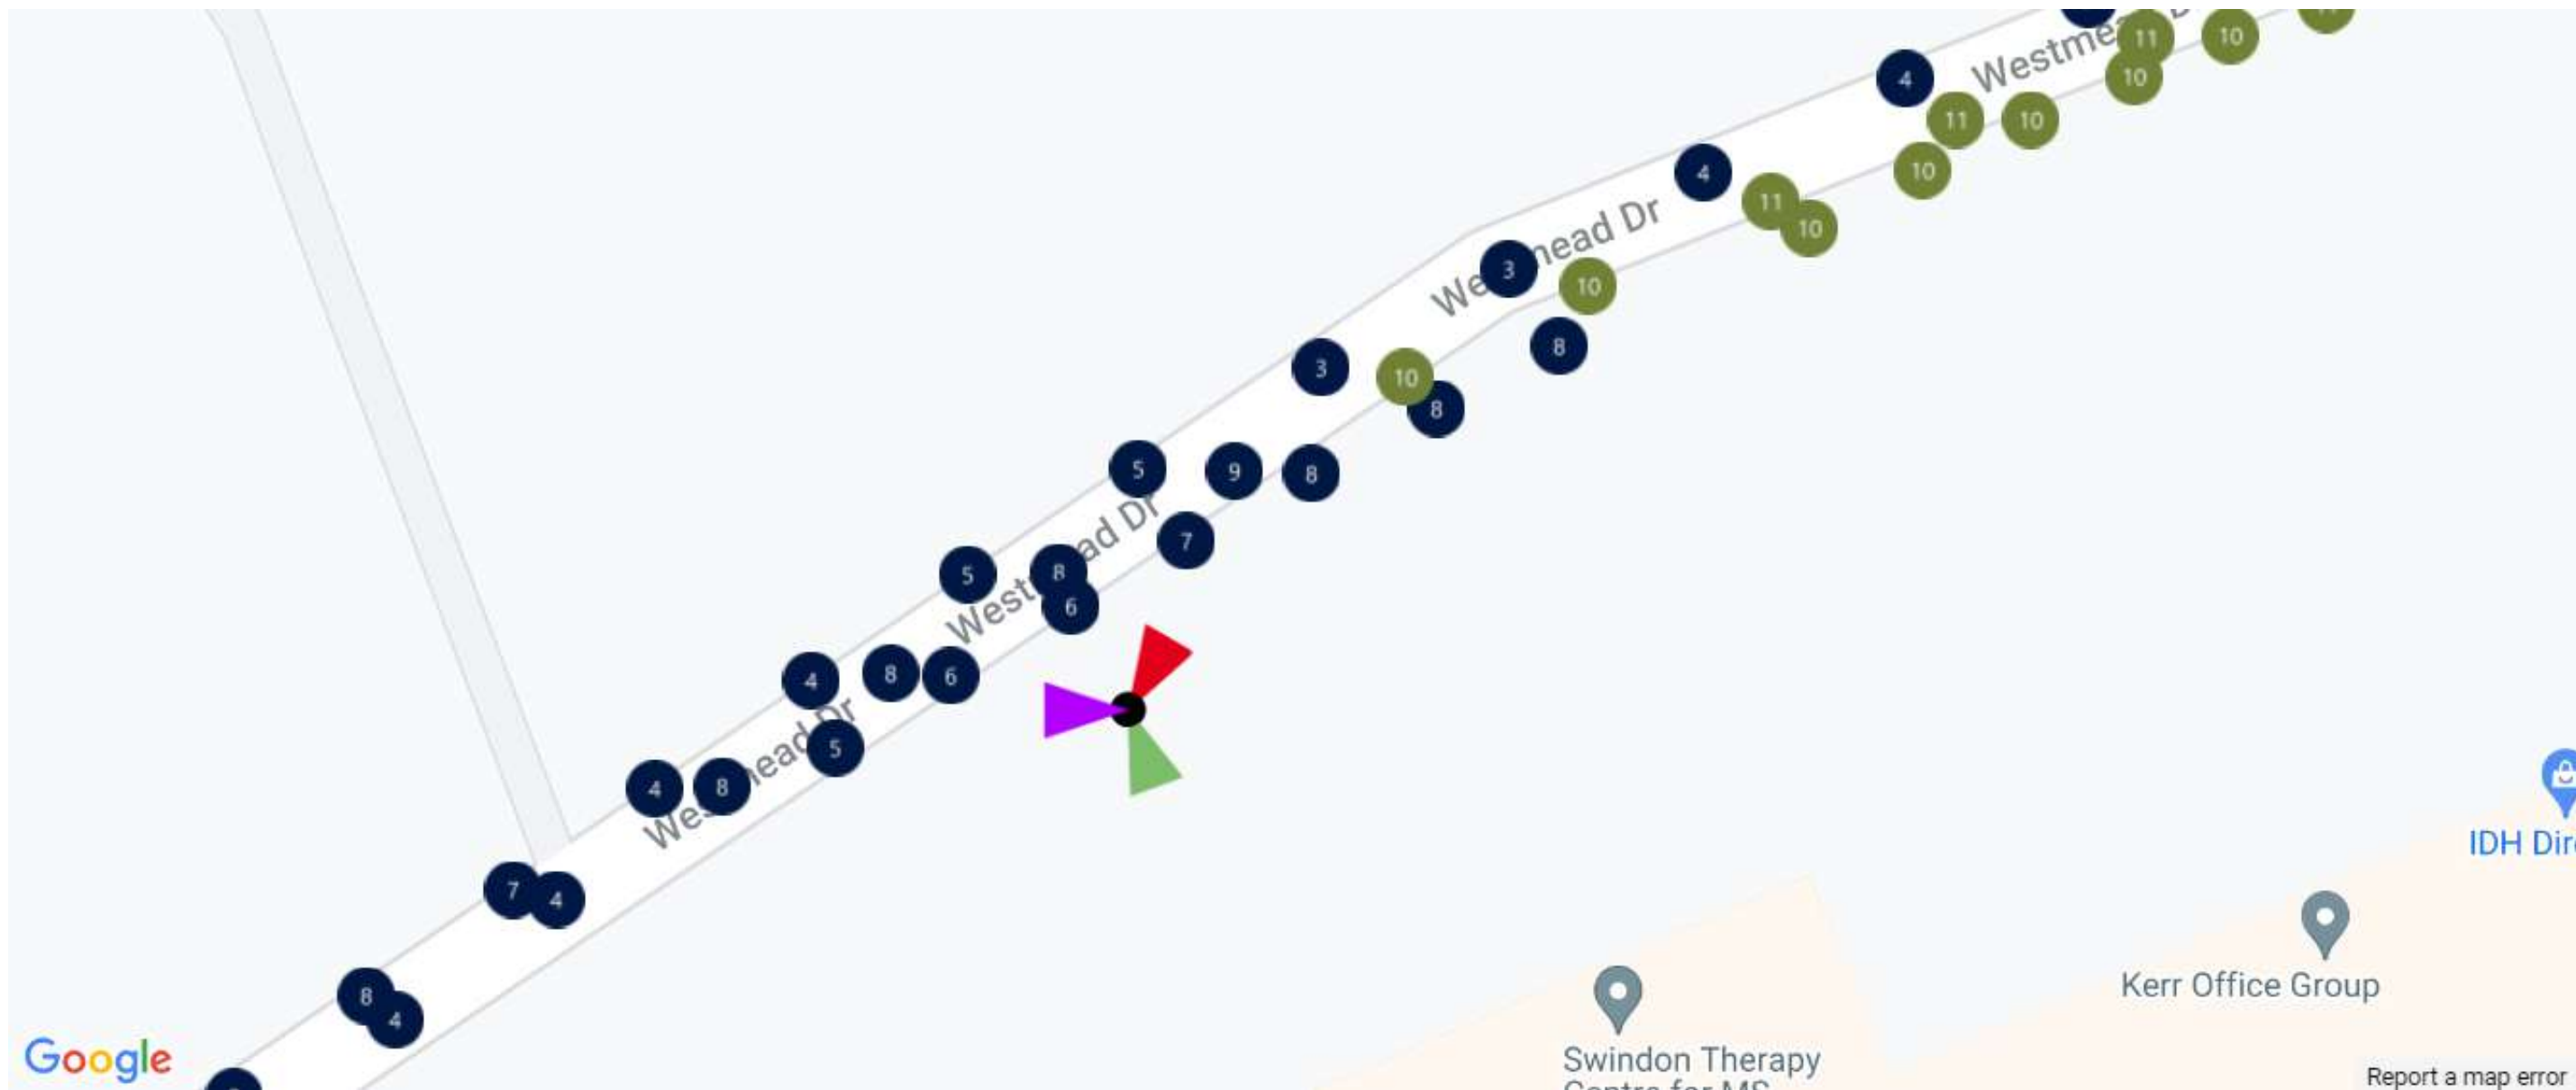

PCI	23415
Green (B/w 0 to 503)	100.0000 % (count : 201)
Total Geo samples	201

ItePCI distribution chart per mobile operator for 23415_vodafone UK

Frequency view

Frequency KPI statistics per mobile operator for operator 23415_vodafone UK

Frequency KPI statistics per mobile operator for 23415_vodafone UK

Frequency	23415
● 323	100.0000 % (count : 201)
Total Geo samples	201

SSV View (Single Site Verification)

View based on cell ID for operator 23415_vodafone UK

Color code	CellID	Sector name	eNBID	Cell type
	762894	Westswindon	2980	4G
	762904	Westswindon	2980	4G
	762914	Westswindon	2980	4G

LTESNR view

LTESNR KPI statistics per mobile operator for operator 23415_vodafone UK