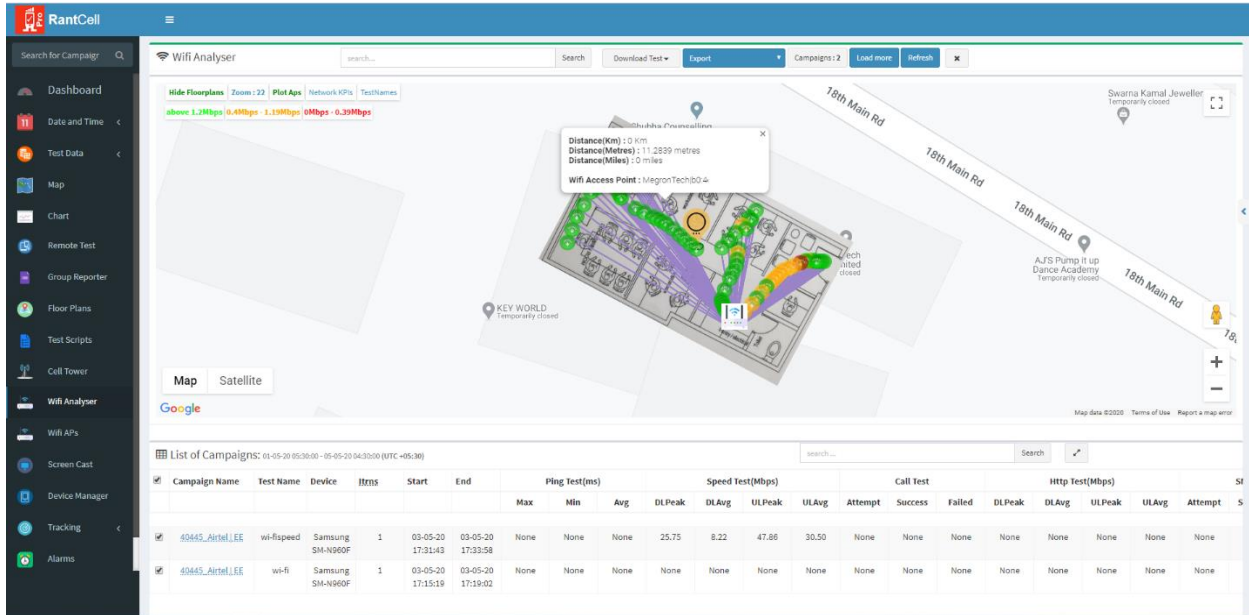

Combined view of multiple tests of Wi-Fi Speed test (Download Test).

Wi-Fi download Speed test distribution and KPIs.

Wi-Fi Speed Test (Upload Test)

Combined view of multiple tests of Wi-Fi Speed test (Upload Test)

Wi-Fi upload speed test distribution graph and KPI

Accurately measure the distance covered by each Wi-Fi AP indoor.

View showing measured distance between Wi-Fi AP to data points.

Indoor Wi-Fi RSSI measurement

Combined map view of multiple tests of Wi-Fi RSSI

Measure indoor Wi-Fi coverage by each Wi-Fi AP

Wi-Fi RSSI distribution chart of coverage map.

Coverage Map – Wi-Fi Frequency

Combined map view of multiple tests of Wi-Fi frequency

Indoor Survey – Wi-Fi RSSI

Combined map view of multiple indoor tests on Wi-Fi network

Accurately measure the distance covered by each Wi-Fi AP on indoor test.

The screenshot displays the RantCell Wifi Analyser interface. The top navigation bar includes 'Wifi Analyser', a search bar, and buttons for 'Export', 'Campaigns: 2', 'Load more', and 'Refresh'. The main area features a map with a floor plan overlay showing Wi-Fi AP coverage. A tooltip for a specific AP provides the following information: