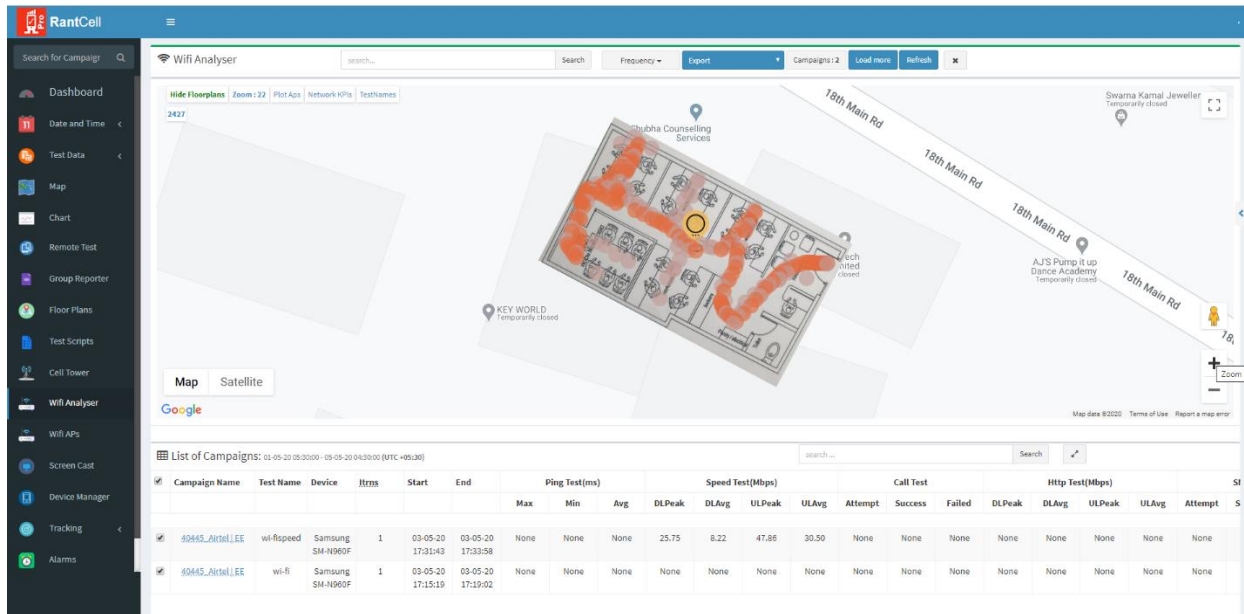

Wi-Fi upload speed test distribution graph and KPI

Accurately measure the distance covered by each Wi-Fi AP indoor.

View showing measured distance between Wi-Fi AP to data points.

Indoor Wi-Fi RSSI measurement

Combined map view of multiple tests of Wi-Fi RSSI

Measure indoor Wi-Fi coverage by each Wi-Fi AP

Wi-Fi RSSI distribution chart of coverage map.

Coverage Map – Wi-Fi Frequency

Combined map view of multiple tests of Wi-Fi frequency

Indoor Survey – Wi-Fi RSSI

Combined map view of multiple indoor tests on Wi-Fi network

Accurately measure the distance covered by each Wi-Fi AP on indoor test.

The screenshot displays the RantCell Wifi Analyser interface. The top navigation bar includes 'Wifi Analyser', a search bar, and buttons for 'Export', 'Campaigns: 2', 'Load more', and 'Refresh'. The main area features a map with a floor plan overlay showing Wi-Fi AP coverage. A tooltip for a specific AP provides the following information:

- Distance(Km) : 0 Km
- Distance(Metres) : 10,9217 metres
- Distance(Miles) : 0 miles
- Wifi Access Point : MegronTech@0.4e

Below the map is a table titled 'List of Campaigns' with columns for Campaign Name, Test Name, Device, Itms, Start, End, Ping Test(ms), Speed Test(Mbps), Call Test, and IHTp Test(Mbps). The table contains two rows of data: