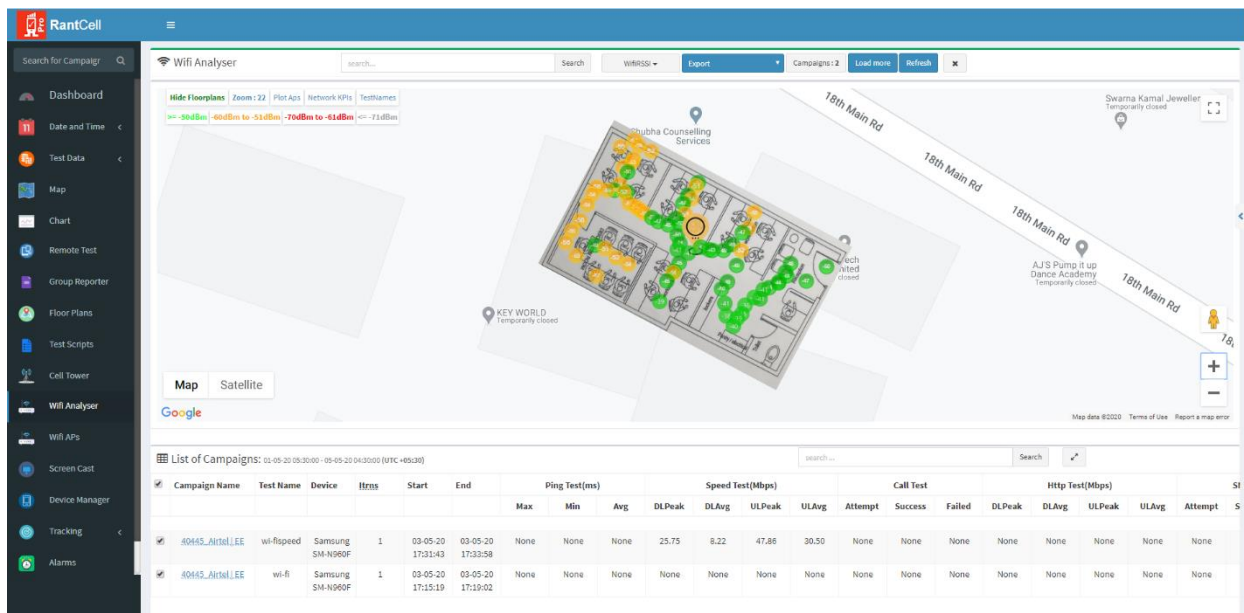

Wi-Fi upload speed test distribution graph and KPI

Accurately measure the distance covered by each Wi-Fi AP indoor.

View showing measured distance between Wi-Fi AP to data points.

Indoor Wi-Fi RSSI measurement

Combined map view of multiple tests of Wi-Fi RSSI

Measure indoor Wi-Fi coverage by each Wi-Fi AP

Wi-Fi RSSI distribution chart of coverage map.

Coverage Map – Wi-Fi Frequency

Combined map view of multiple tests of Wi-Fi frequency

Indoor Survey – Wi-Fi RSSI

Combined map view of multiple indoor tests on Wi-Fi network

Accurately measure the distance covered by each Wi-Fi AP on indoor test.

The screenshot displays the RantCell Wifi Analyser interface. The top navigation bar includes 'Wifi Analyser', a search bar, and buttons for 'Export', 'Campaigns: 2', 'Load more', and 'Refresh'. The main area features a map with a floor plan overlay showing Wi-Fi AP coverage. A tooltip for a specific AP provides the following information:

- Distance(Km) : 0 Km
- Distance(Metres) : 10,9217 metres
- Distance(Miles) : 0 miles
- Wifi Access Point : MegronTech@0.4e

Below the map is a table titled 'List of Campaigns' with columns for Campaign Name, Test Name, Device, Itms, Start, End, Ping Test(ms), Speed Test(Mbps), Call Test, and IHTp Test(Mbps). The table contains two rows of data: