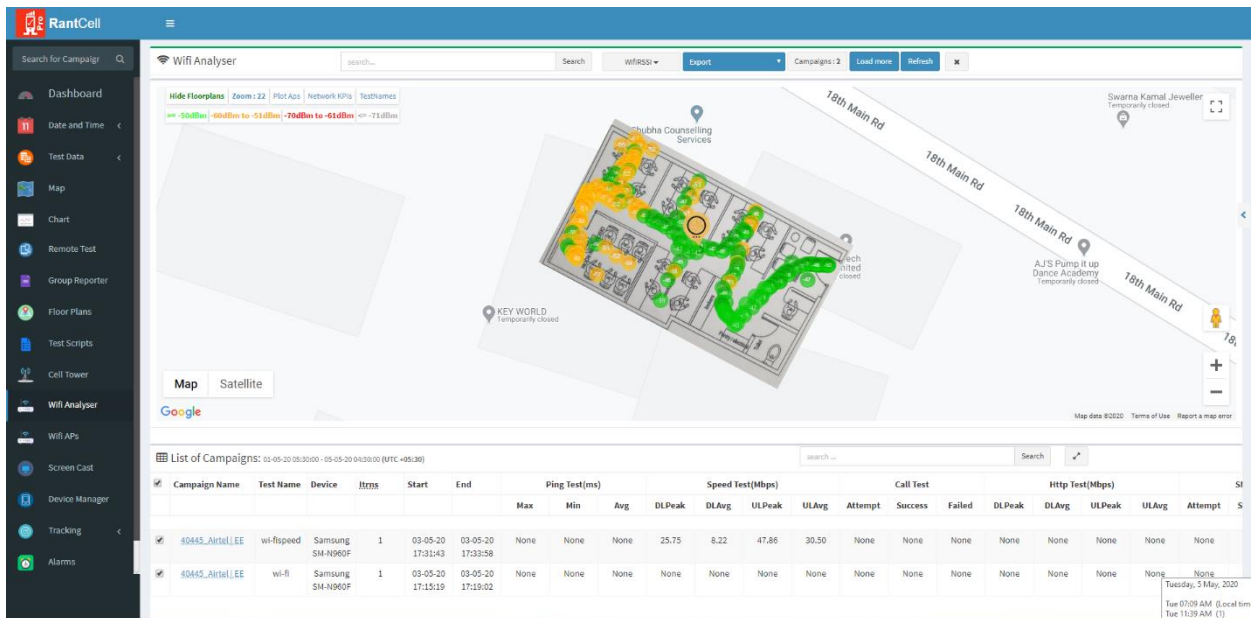

Combined view of multiple tests of Wi-Fi Speed test (Download Test).

Wi-Fi download Speed test distribution and KPIs.

Wi-Fi Speed Test (Upload Test)

Combined view of multiple tests of Wi-Fi Speed test (Upload Test)

Wi-Fi upload speed test distribution graph and KPI

Accurately measure the distance covered by each Wi-Fi AP indoor.

View showing measured distance between Wi-Fi AP to data points.

Indoor Wi-Fi RSSI measurement

Combined map view of multiple tests of Wi-Fi RSSI

Measure indoor Wi-Fi coverage by each Wi-Fi AP

Wi-Fi RSSI distribution chart of coverage map.

Coverage Map – Wi-Fi Frequency

Combined map view of multiple tests of Wi-Fi frequency

Indoor Survey – Wi-Fi RSSI

Combined map view of multiple indoor tests on Wi-Fi network

Accurately measure the distance covered by each Wi-Fi AP on indoor test.

The screenshot displays the RantCell Wifi Analyser interface. The top navigation bar includes 'Wifi Analyser', a search bar, and buttons for 'Export', 'Campaigns: 2', 'Load more', and 'Refresh'. The main area features a map with a floor plan overlay showing Wi-Fi AP coverage. A tooltip for a specific AP provides the following information: