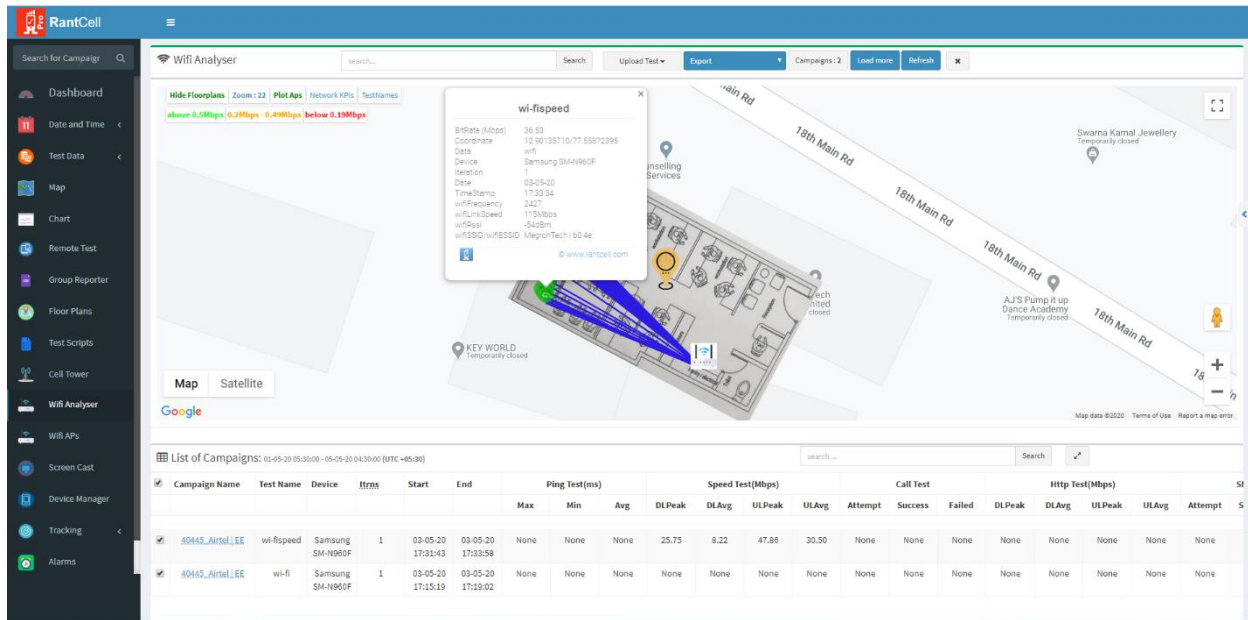

Combined view of multiple tests of Wi-Fi Speed test (Download Test).

Wi-Fi download Speed test distribution and KPIs.

Wi-Fi Speed Test (Upload Test)

Combined view of multiple tests of Wi-Fi Speed test (Upload Test)

Wi-Fi upload speed test distribution graph and KPI

Accurately measure the distance covered by each Wi-Fi AP indoor.

View showing measured distance between Wi-Fi AP to data points.

Indoor Wi-Fi RSSI measurement

Combined map view of multiple tests of Wi-Fi RSSI

Measure indoor Wi-Fi coverage by each Wi-Fi AP

Wi-Fi RSSI distribution chart of coverage map.

Coverage Map – Wi-Fi Frequency

Combined map view of multiple tests of Wi-Fi frequency

Indoor Survey – Wi-Fi RSSI

Combined map view of multiple indoor tests on Wi-Fi network

Accurately measure the distance covered by each Wi-Fi AP on indoor test.

The screenshot displays the RantCell Wifi Analyser interface. The top navigation bar includes 'Wifi Analyser', a search bar, and buttons for 'Export', 'Campaigns: 2', 'Load more', and 'Refresh'. The main area features a map with a floor plan overlay showing Wi-Fi AP coverage. A tooltip for a specific AP provides the following information: