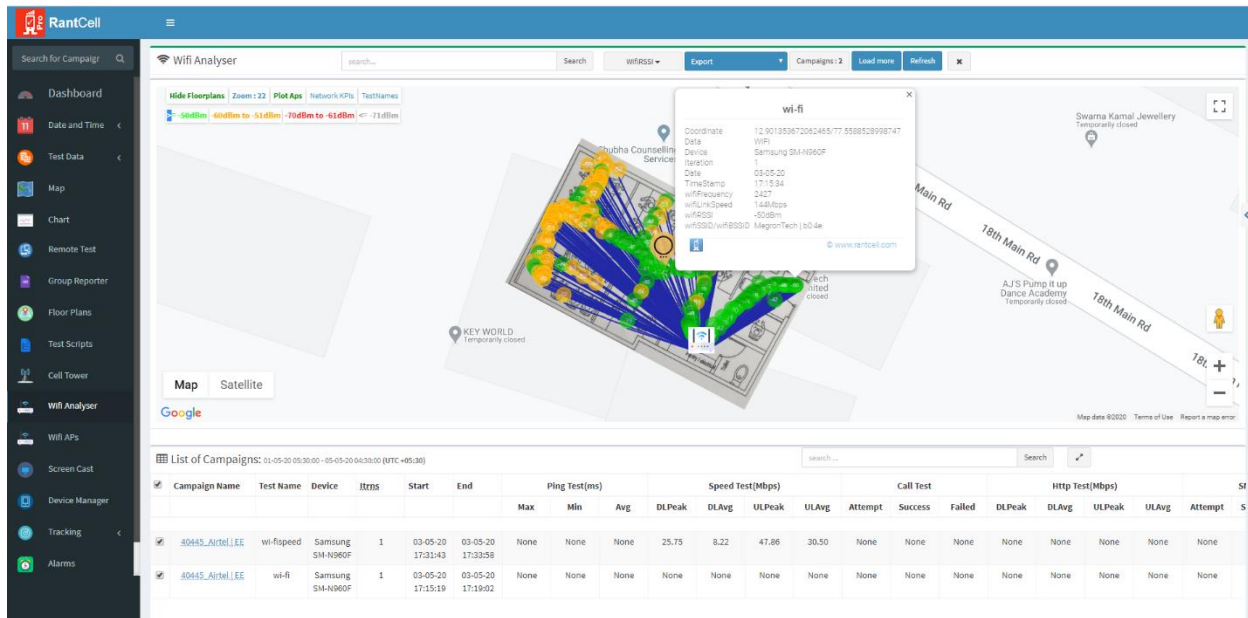

Combined view of multiple tests of Wi-Fi Speed test (Download Test).

Wi-Fi download Speed test distribution and KPIs.

Wi-Fi Speed Test (Upload Test)

Combined view of multiple tests of Wi-Fi Speed test (Upload Test)

Wi-Fi upload speed test distribution graph and KPI

Accurately measure the distance covered by each Wi-Fi AP indoor.

View showing measured distance between Wi-Fi AP to data points.

Indoor Wi-Fi RSSI measurement

Combined map view of multiple tests of Wi-Fi RSSI

Measure indoor Wi-Fi coverage by each Wi-Fi AP

Wi-Fi RSSI distribution chart of coverage map.

Coverage Map – Wi-Fi Frequency

Combined map view of multiple tests of Wi-Fi frequency

Indoor Survey – Wi-Fi RSSI

Combined map view of multiple indoor tests on Wi-Fi network

Accurately measure the distance covered by each Wi-Fi AP on indoor test.

The screenshot displays the RantCell Wifi Analyser interface. The top navigation bar includes 'Wifi Analyser', a search bar, and buttons for 'Export', 'Campaigns: 2', 'Load more', and 'Refresh'. The main area features a map with a floor plan overlay showing Wi-Fi AP coverage. A tooltip for a specific AP provides the following information: