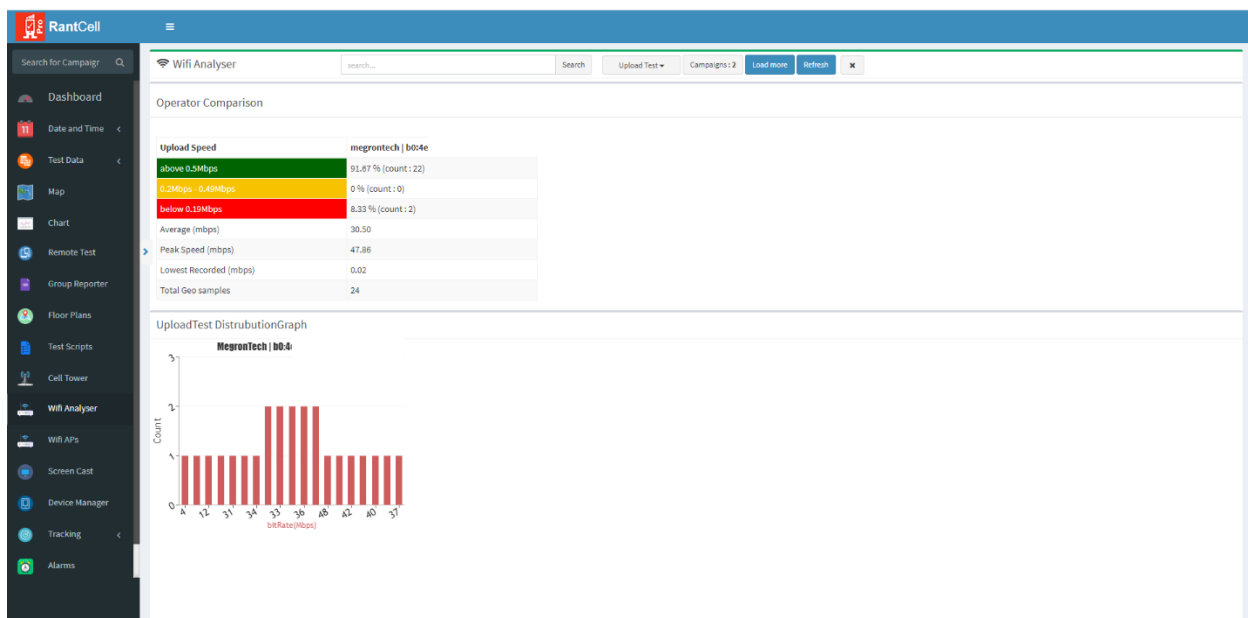

Combined view of multiple tests of Wi-Fi Speed test (Download Test).

Wi-Fi download Speed test distribution and KPIs.

Wi-Fi Speed Test (Upload Test)

Combined view of multiple tests of Wi-Fi Speed test (Upload Test)

Wi-Fi upload speed test distribution graph and KPI

Accurately measure the distance covered by each Wi-Fi AP indoor.

View showing measured distance between Wi-Fi AP to data points.

Indoor Wi-Fi RSSI measurement

Indoor Survey – Wi-Fi RSSI

Combined map view of multiple indoor tests on Wi-Fi network

Accurately measure the distance covered by each Wi-Fi AP on indoor test.

The screenshot displays the RantCell Wifi Analyser interface. The top navigation bar includes 'Wifi Analyser', a search bar, and buttons for 'Export', 'Campaigns: 2', 'Load more', and 'Refresh'. The main area features a map with a floor plan overlay showing Wi-Fi AP coverage. A tooltip for a specific AP provides the following information: