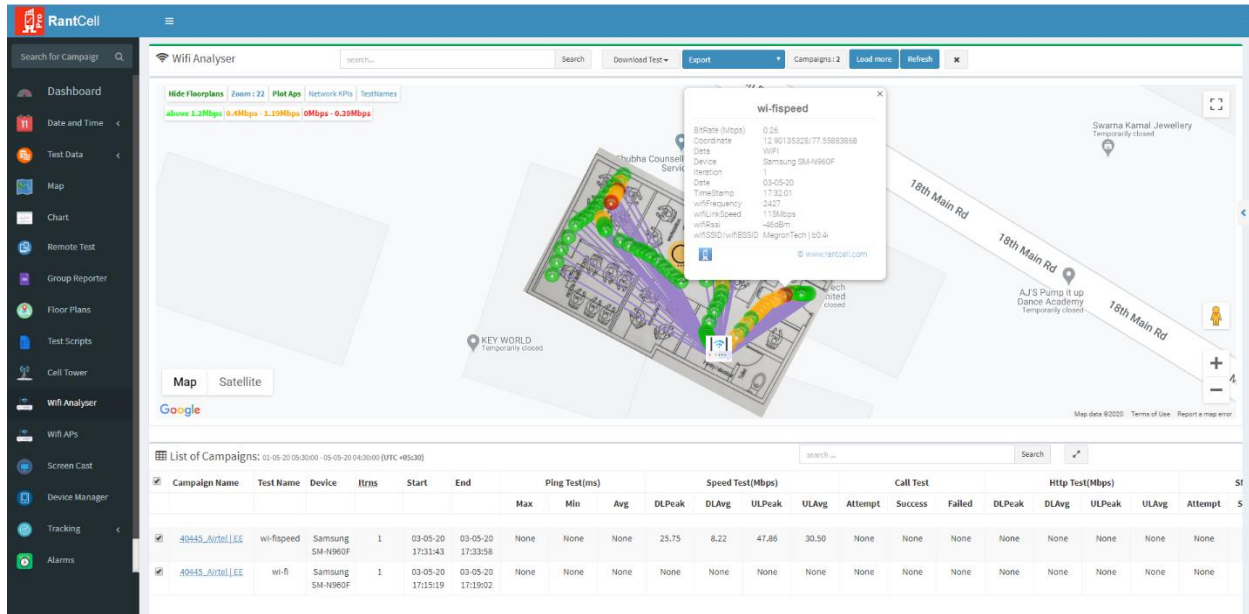

RantCell Wi-Fi Analyzer Android based solution (Indoor and Outdoor Measurements)

Edition: May 2020

Version: 1.0

Website: <https://www.rantcell.com>

Email: support@rantcell.com

Wi-Fi Speed test indoor walk test view

Combined view of multiple tests of Wi-Fi Speed test (Download Test).

Wi-Fi download Speed test distribution and KPIs.

Wi-Fi Speed Test (Upload Test)

Combined view of multiple tests of Wi-Fi Speed test (Upload Test)

Wi-Fi upload speed test distribution graph and KPI

Accurately measure the distance covered by each Wi-Fi AP indoor.

View showing measured distance between Wi-Fi AP to data points.

Indoor Wi-Fi RSSI measurement

Indoor Survey – Wi-Fi RSSI

Combined map view of multiple indoor tests on Wi-Fi network

Accurately measure the distance covered by each Wi-Fi AP on indoor test.

The screenshot displays the RantCell Wifi Analyser interface. The top navigation bar includes 'Wifi Analyser', a search bar, and buttons for 'Export', 'Campaigns: 2', 'Load more', and 'Refresh'. The main area features a map with a floor plan overlay showing Wi-Fi AP coverage. A tooltip for a specific AP provides the following information: