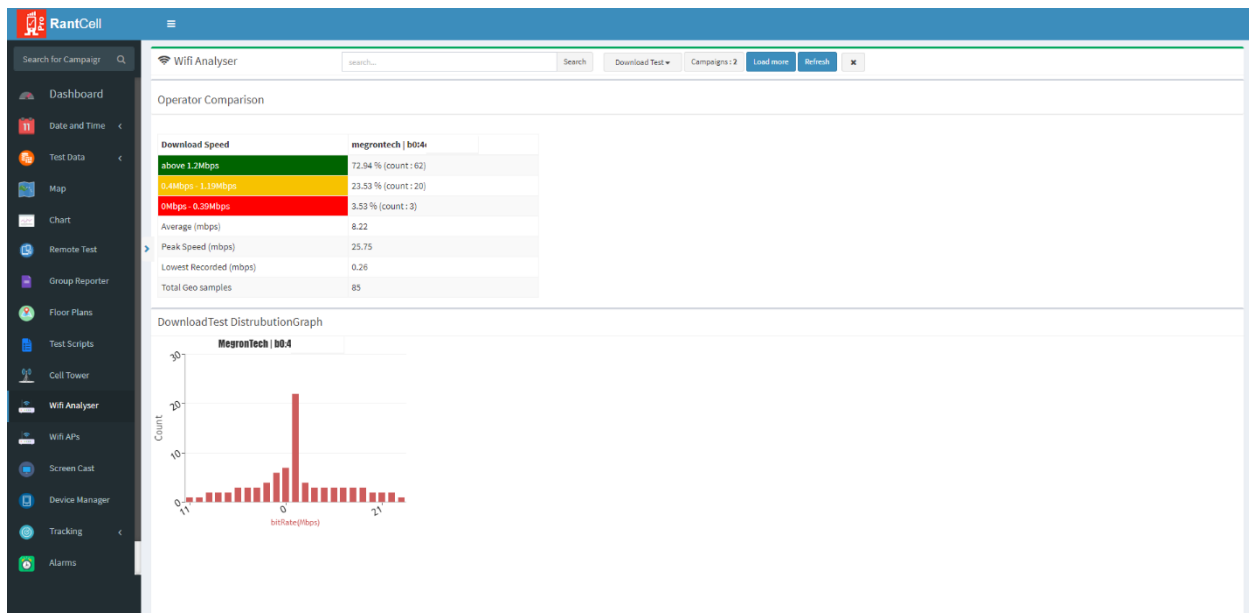

RantCell Wi-Fi Analyzer Android based solution (Indoor and Outdoor Measurements)

Edition: May 2020

Version: 1.0

Website: <https://www.rantcell.com>

Email: support@rantcell.com

Wi-Fi Speed test indoor walk test view

Combined view of multiple tests of Wi-Fi Speed test (Download Test).

Wi-Fi download Speed test distribution and KPIs.

Wi-Fi Speed Test (Upload Test)

Combined view of multiple tests of Wi-Fi Speed test (Upload Test)

Wi-Fi upload speed test distribution graph and KPI

Accurately measure the distance covered by each Wi-Fi AP indoor.

View showing measured distance between Wi-Fi AP to data points.

Indoor Wi-Fi RSSI measurement