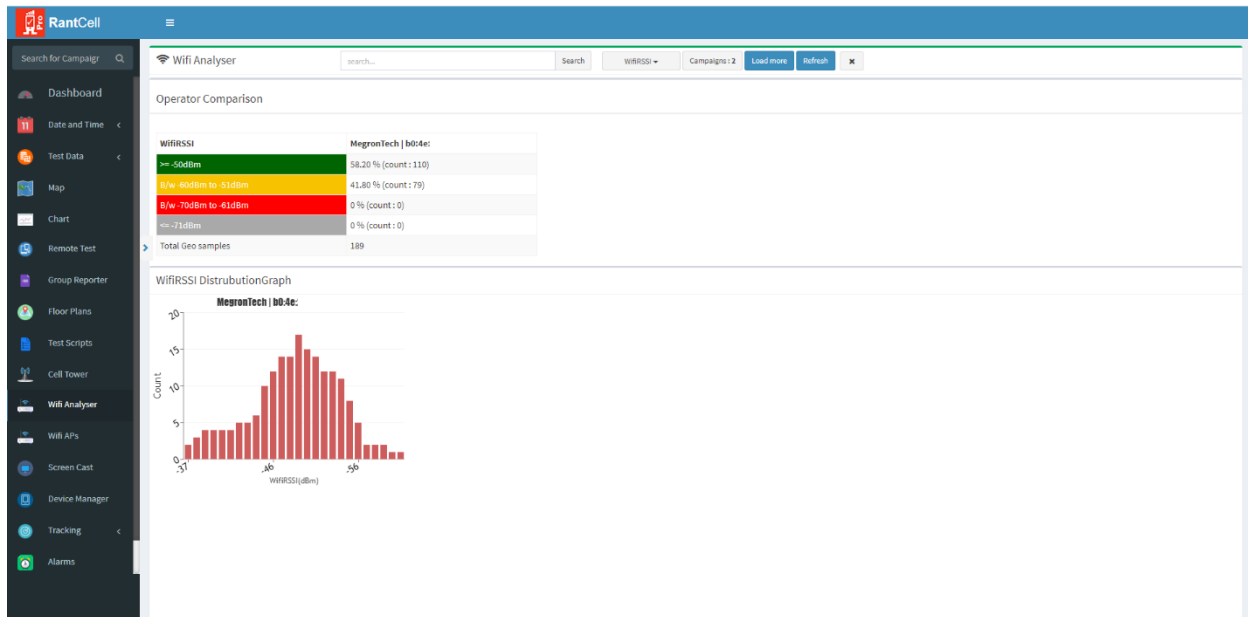

Wi-Fi upload speed test distribution graph and KPI

Accurately measure the distance covered by each Wi-Fi AP indoor.

View showing measured distance between Wi-Fi AP to data points.

Indoor Wi-Fi RSSI measurement

Combined map view of multiple tests of Wi-Fi RSSI

Measure indoor Wi-Fi coverage by each Wi-Fi AP

Wi-Fi RSSI distribution chart of coverage map.

Coverage Map – Wi-Fi Frequency

Combined map view of multiple tests of Wi-Fi frequency

Indoor Survey – Wi-Fi RSSI

Combined map view of multiple indoor tests on Wi-Fi network

Accurately measure the distance covered by each Wi-Fi AP on indoor test.

The screenshot displays the RantCell Wifi Analyser interface. The top navigation bar includes 'Wifi Analyser', a search bar, and buttons for 'Export', 'Campaigns: 2', 'Load more', and 'Refresh'. The main area features a map with a floor plan overlay showing Wi-Fi AP coverage. A tooltip for a specific AP provides the following information: