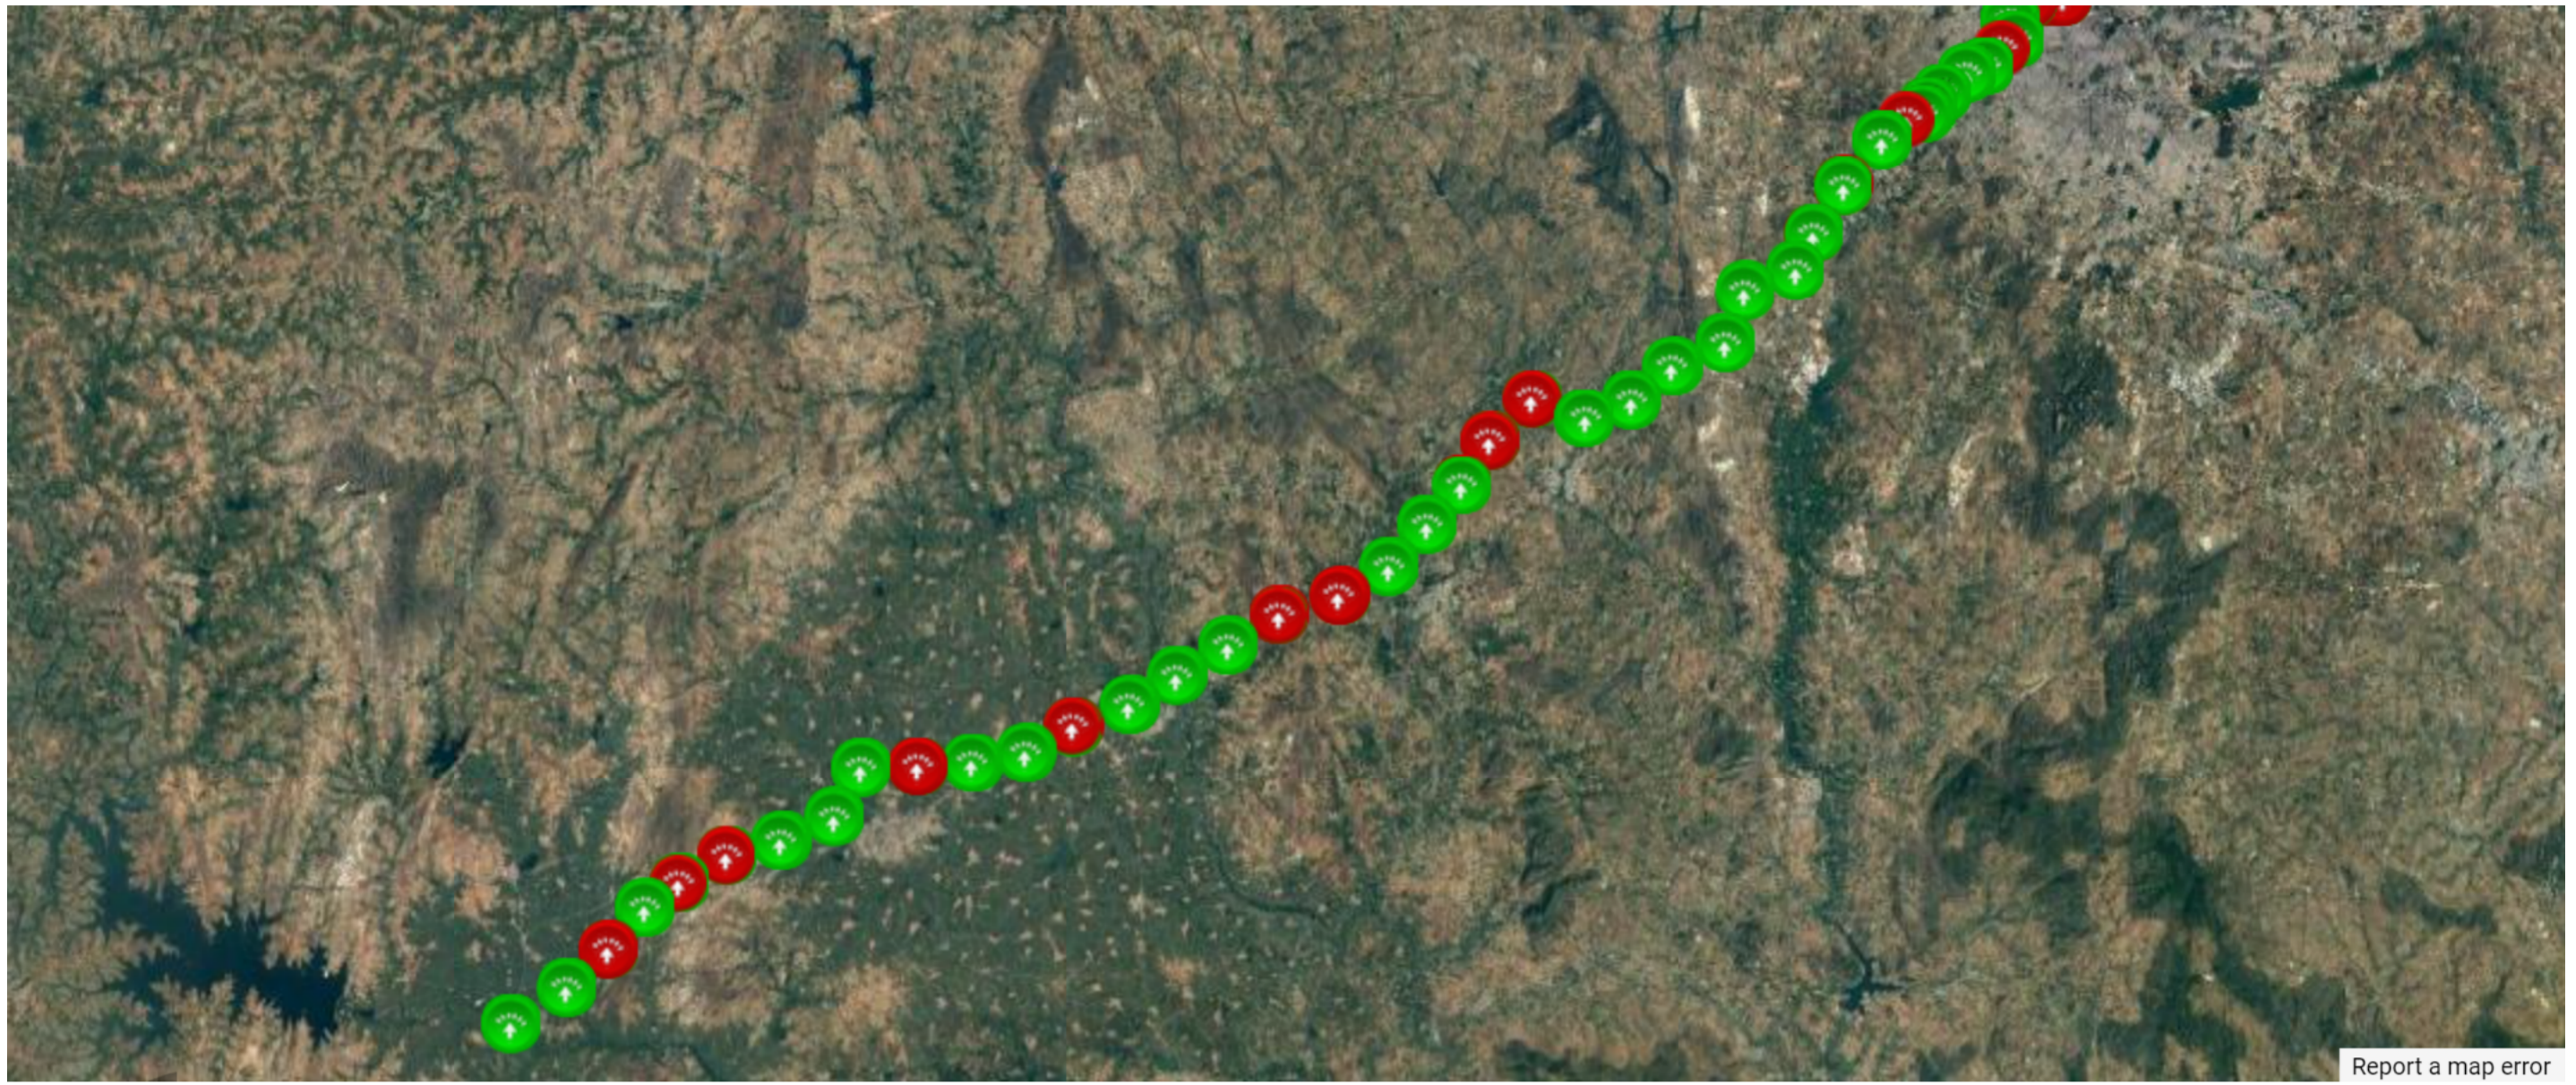

# iPerf Drive Testing Report

OperatorName	40445_airtel
Test phone Model/Models	Samsung SM-G781B
Report Generation Time	Jan 11, 2024 12:31:42 PM
Test StartTime	Jan 8, 2024 6:00:49 AM
Test EndTime	Jan 8, 2024 8:27:01 AM
TCPiPerf Test	Yes

TCPiPerf Download test KPI statistics per mobile operator for 40445\_airtel

Operators	40445
Avg BitRate(Mbps)	38.98
Peak BitRate(Mbps)	371.00
Transferred Data(Mb)	2184.26
Total Iteration	50
Host Name	52.74.65.50
Total Geo Samples	473

TCPiPerf Download test distribution chart per mobile operators for 40445\_airtel

## TCPiPerf Upload test KPI statistics per mobile operator for 40445\_airtel

Operators	40445
Avg BitRate(Mbps)	26.68
Peak BitRate(Mbps)	115.00
Transferred Data(Mb)	1522.10
Total Iteration	50
Host Name	52.74.65.50
Total Geo Samples	479