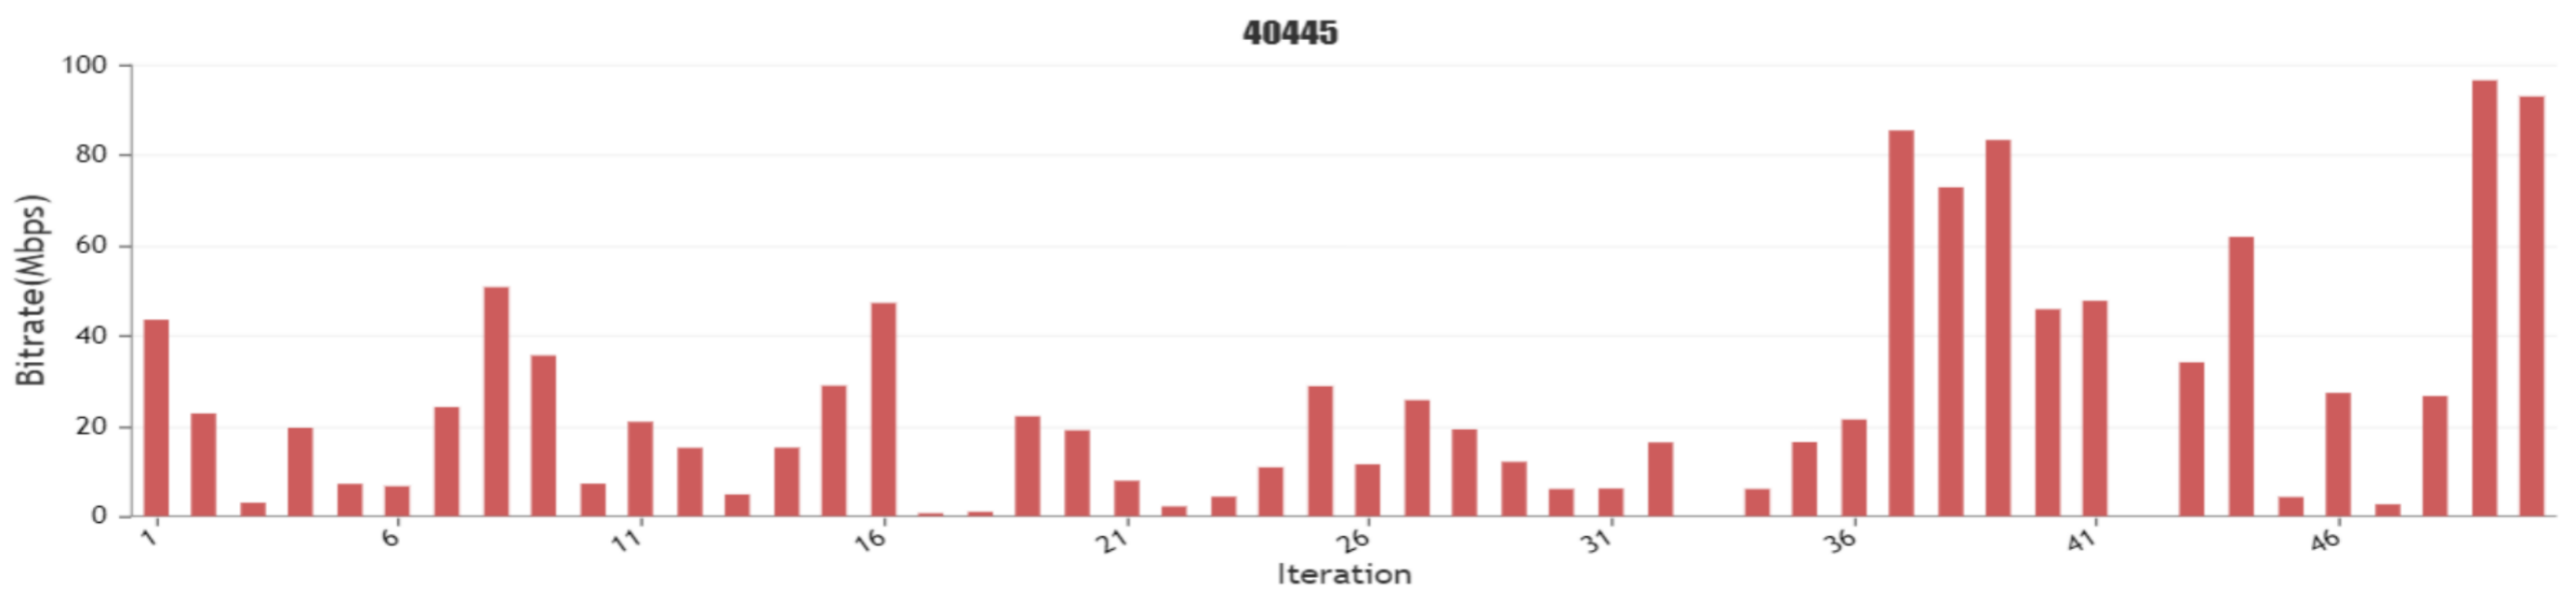

TCPiPerf Upload test distribution chart per mobile operators for 40445_airtel