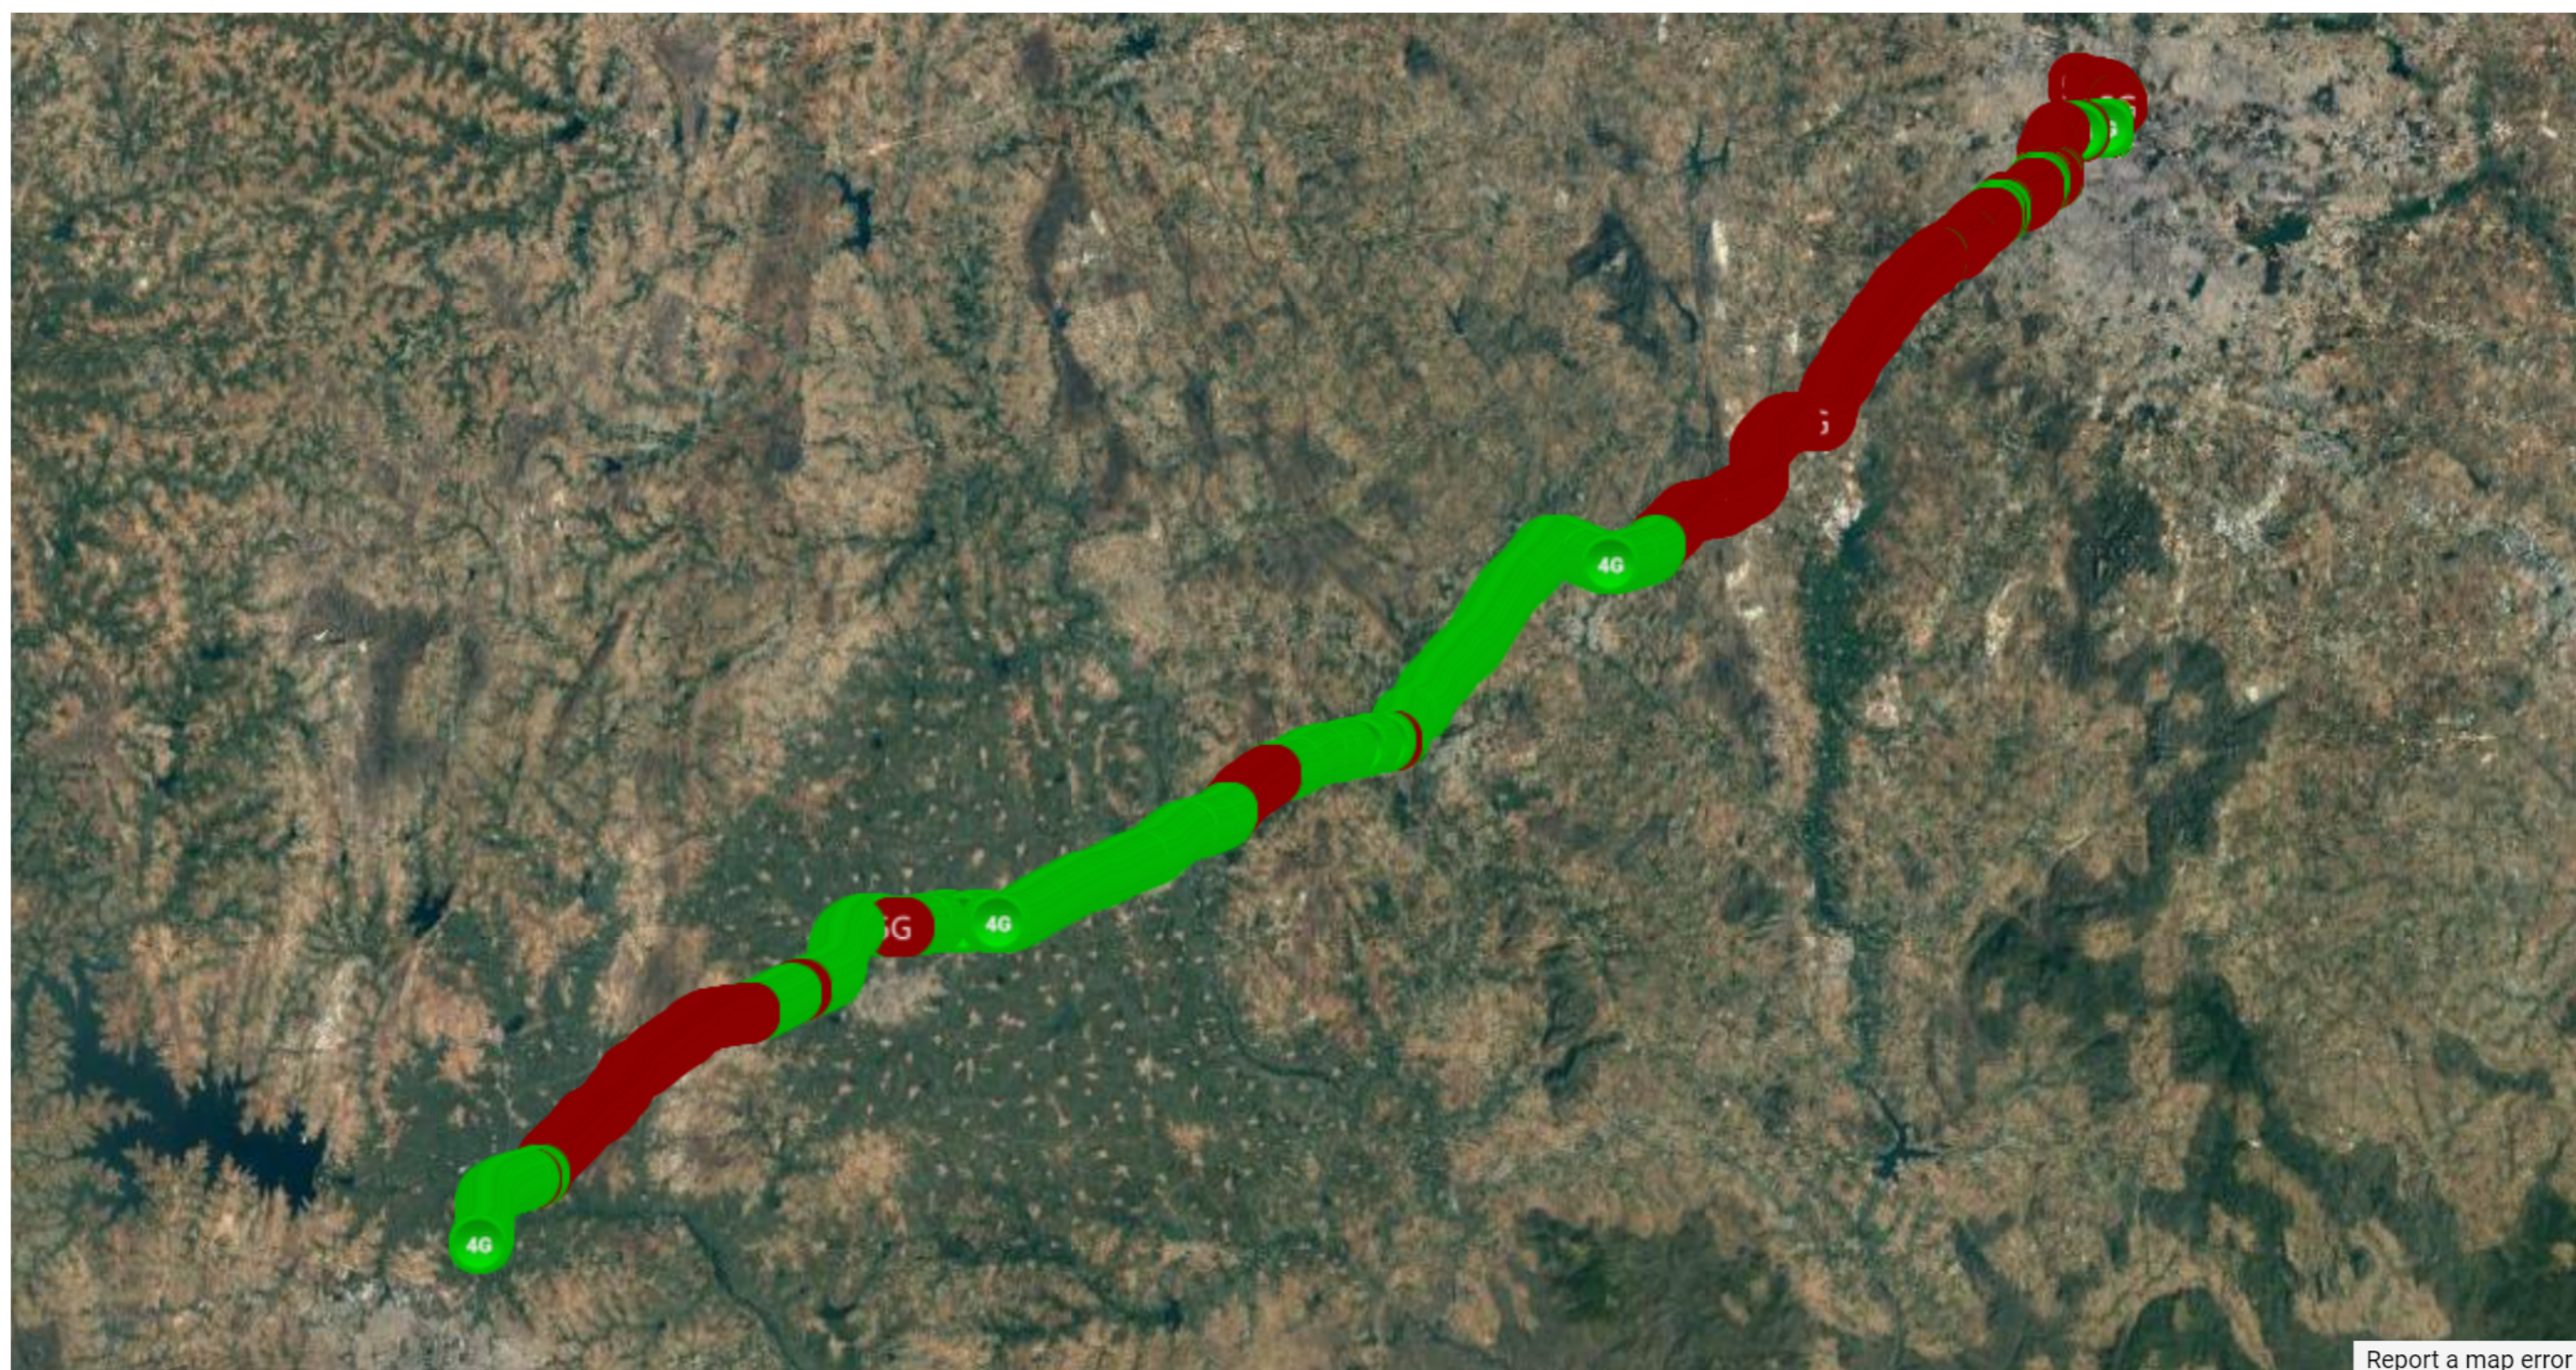

User perceived mobile network coverage during tests

mobile network coverage during tests for operators 40445_airtel

RAN technology statistics per mobile network operator for 40445_airtel