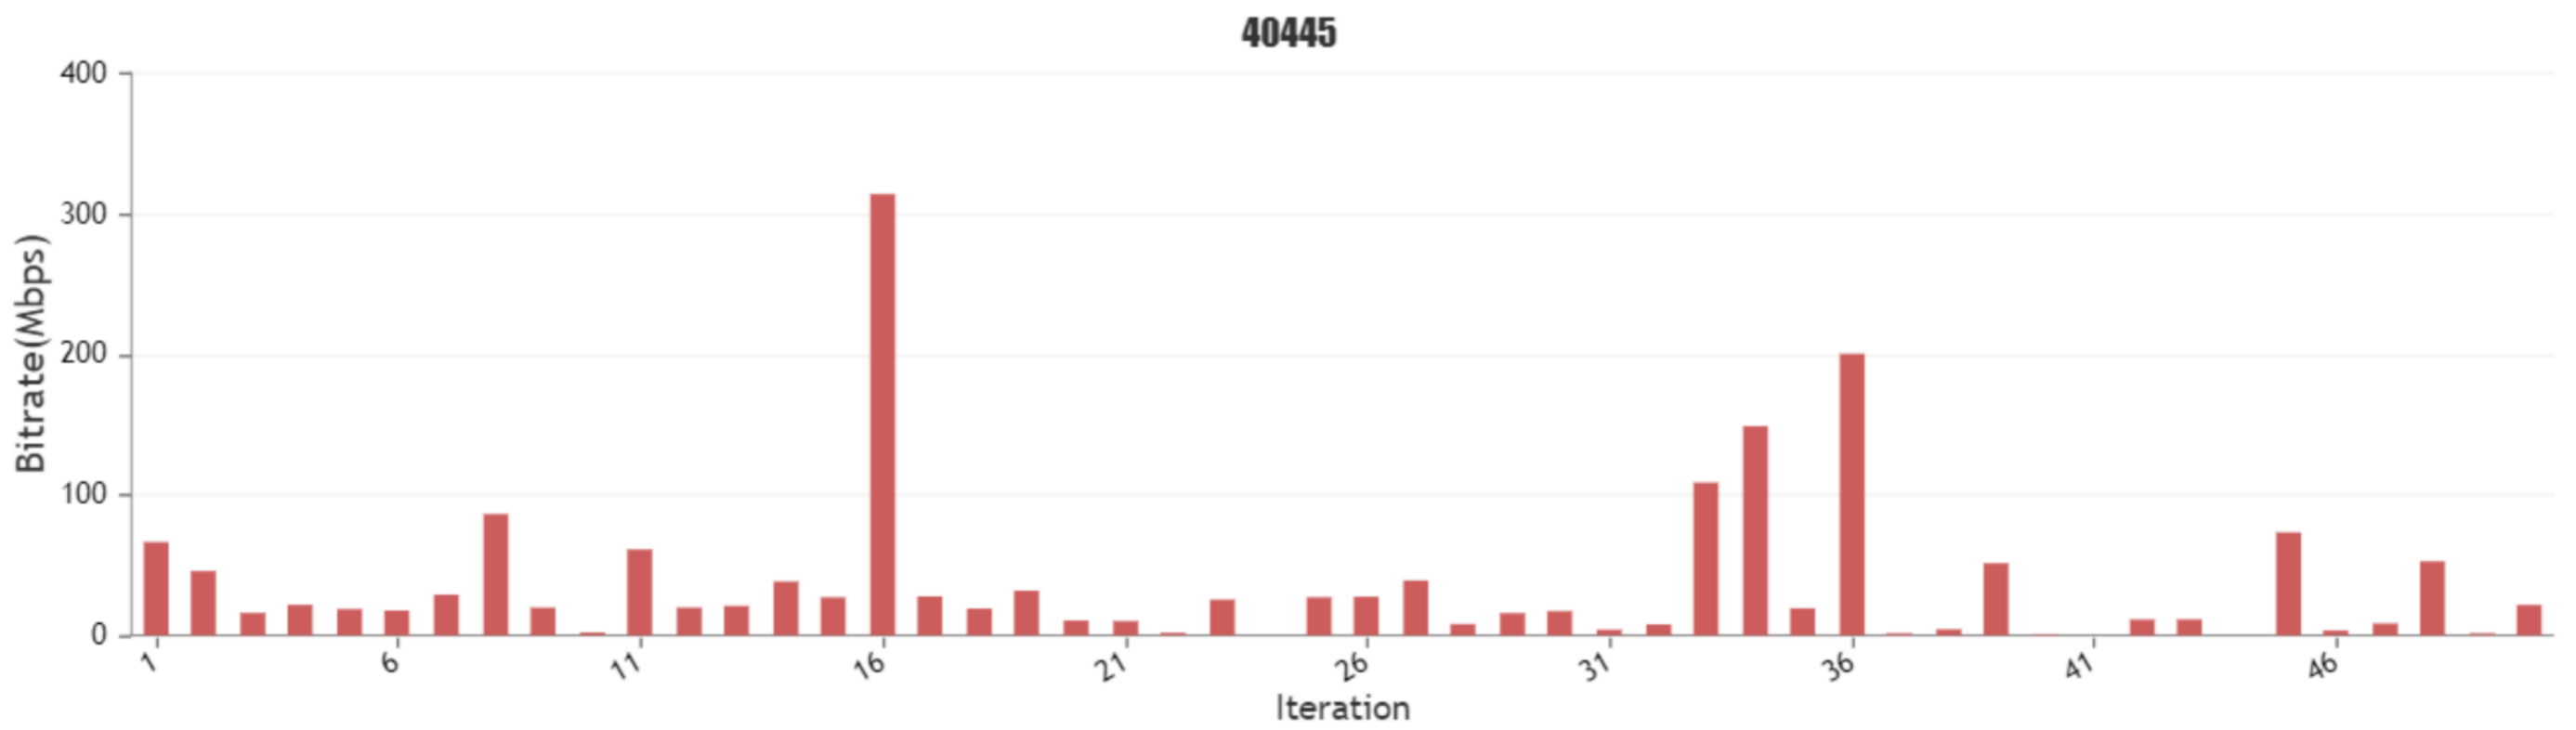

# iPerf Drive Testing Report

OperatorName	40445_airtel
Test phone Model/Models	Samsung SM-G781B
Report Generation Time	Jan 11, 2024 12:31:42 PM
Test StartTime	Jan 8, 2024 6:00:49 AM
Test EndTime	Jan 8, 2024 8:27:01 AM
TCPiPerf Test	Yes

TCPiPerf Download test KPI statistics per mobile operator for 40445\_airtel

Operators	40445
Avg BitRate(Mbps)	38.98
Peak BitRate(Mbps)	371.00
Transferred Data(Mb)	2184.26
Total Iteration	50
Host Name	52.74.65.50
Total Geo Samples	473

## TCPiPerf Upload test KPI statistics per mobile operator for 40445\_airtel

Operators	40445
Avg BitRate(Mbps)	26.68
Peak BitRate(Mbps)	115.00
Transferred Data(Mb)	1522.10
Total Iteration	50
Host Name	52.74.65.50
Total Geo Samples	479